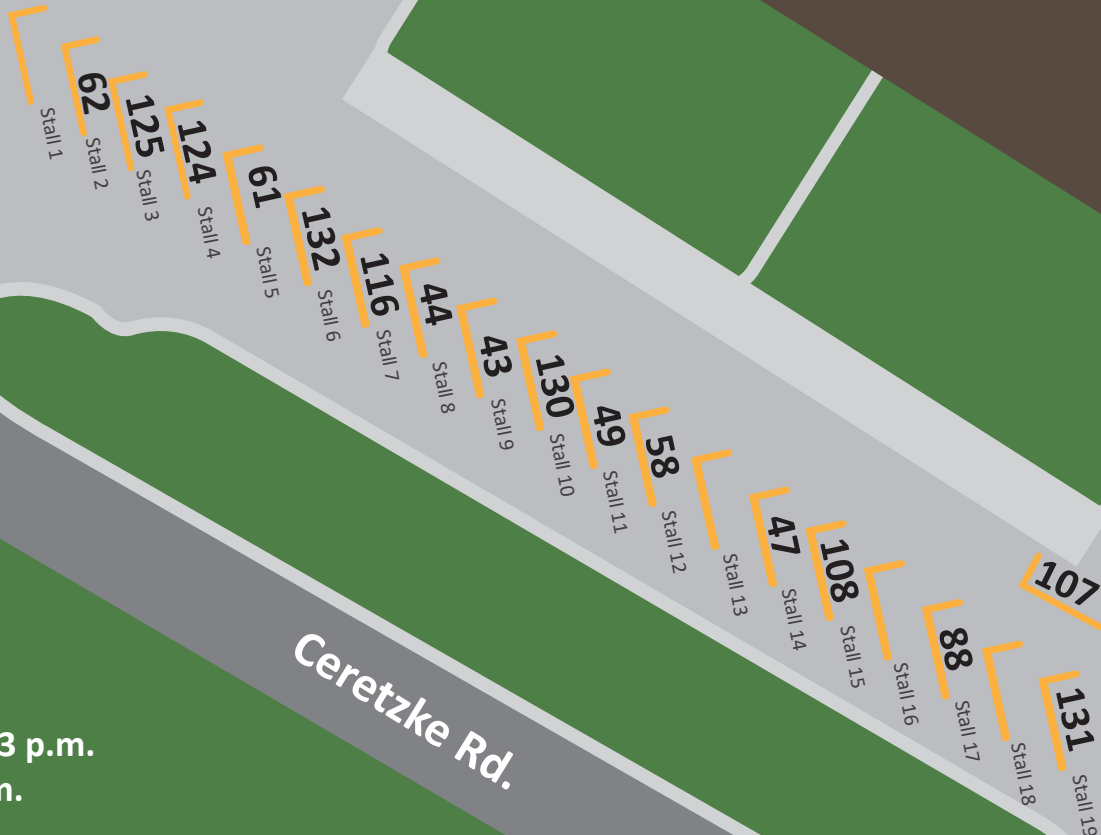

FTV PM Lineup

4:05 p.m. Departures

Olympiette
Centre

Parking Lot

Fultonvale
Elementary
Junior High

Exit

Enter

Doors open: 4:03 p.m.
Depart: 4:05 p.m.

Ceretzke Rd.

Elk Island
Public Schools