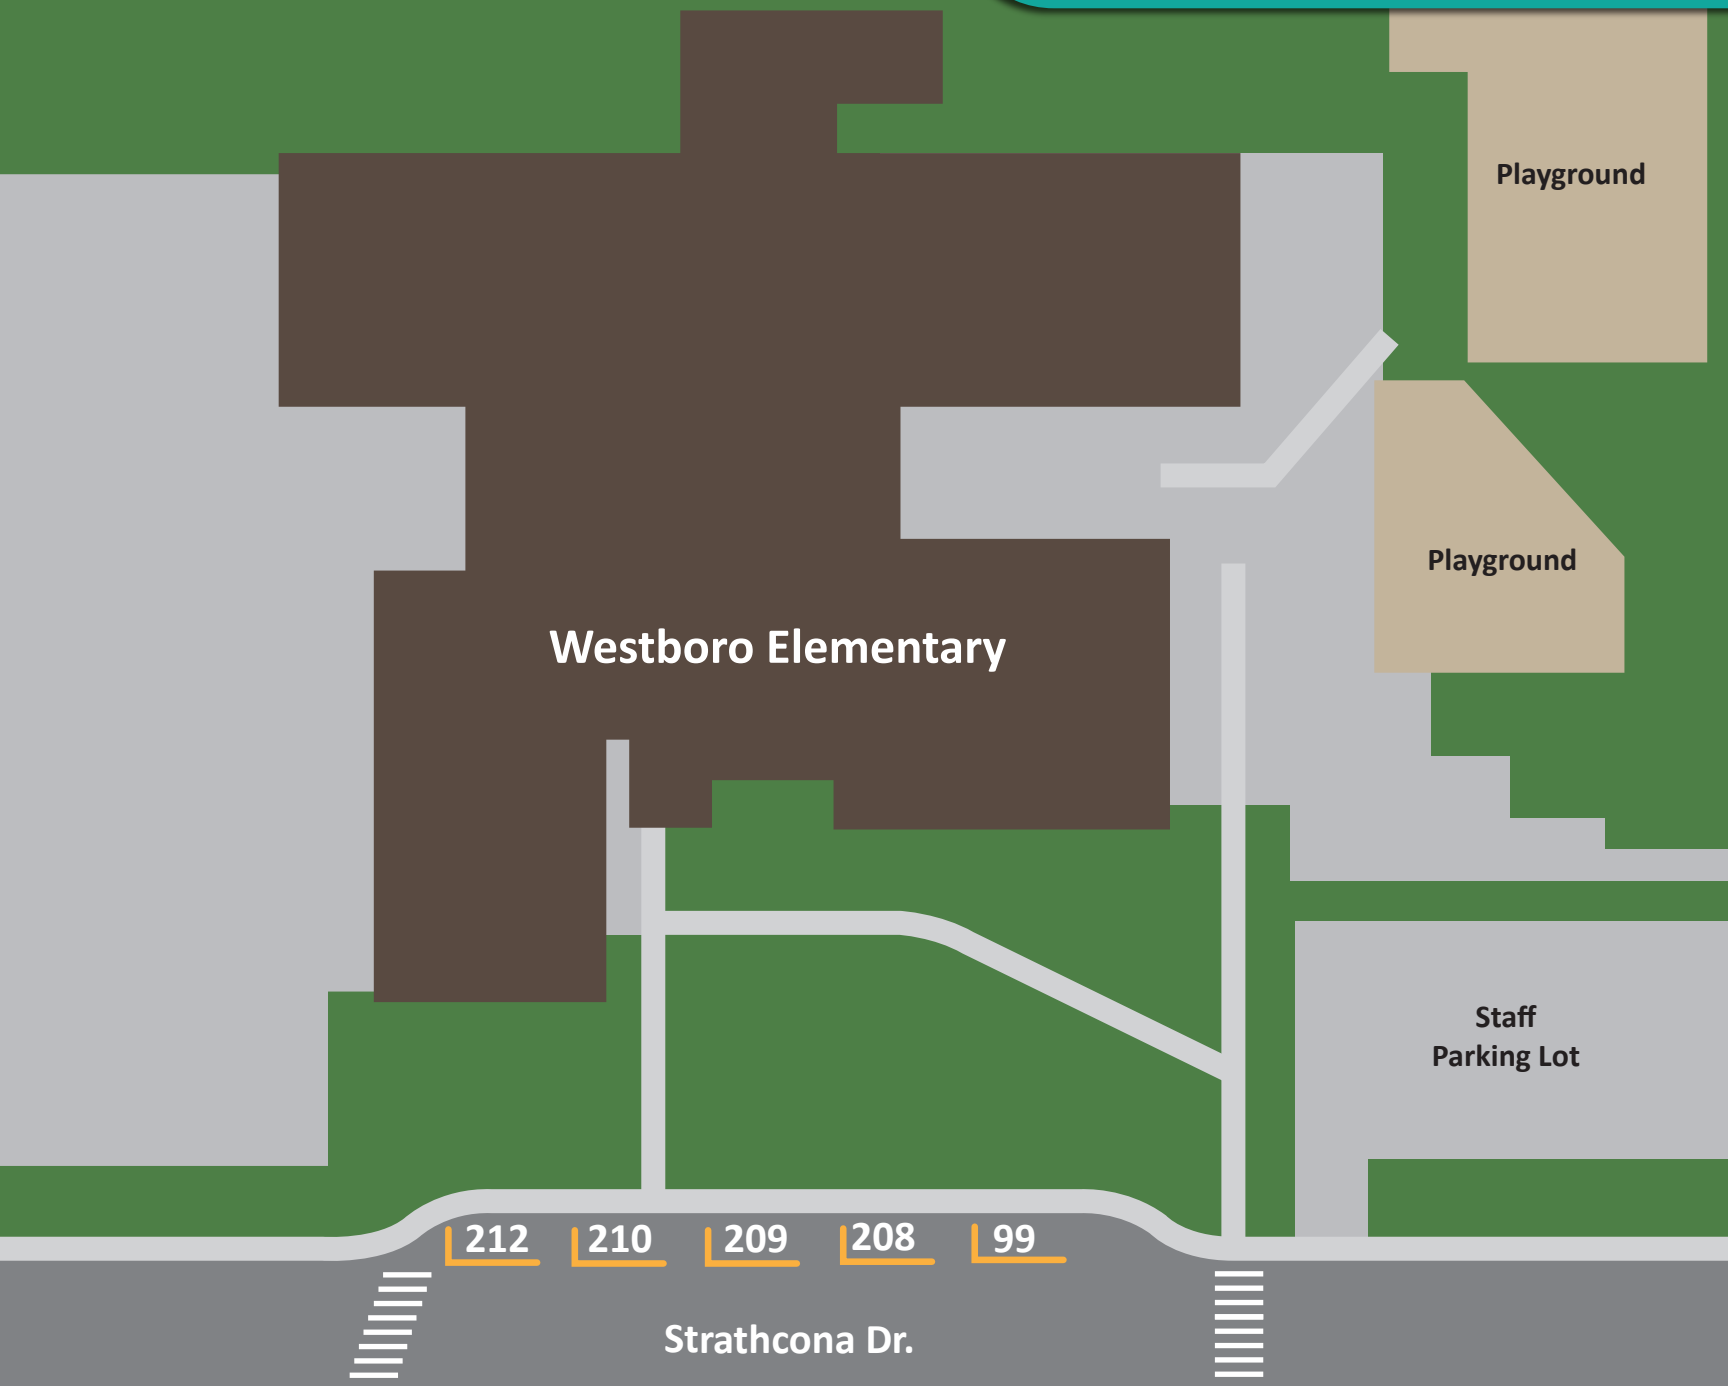

# WBO Bus Lineup

Routes 208, 209, 210 Depart: 3:00 p.m.  
Routes 99 Depart: 3:21 p.m.

Nottingham Dr.

Broadmoor Blvd. ↓

Elk Island  
Public Schools