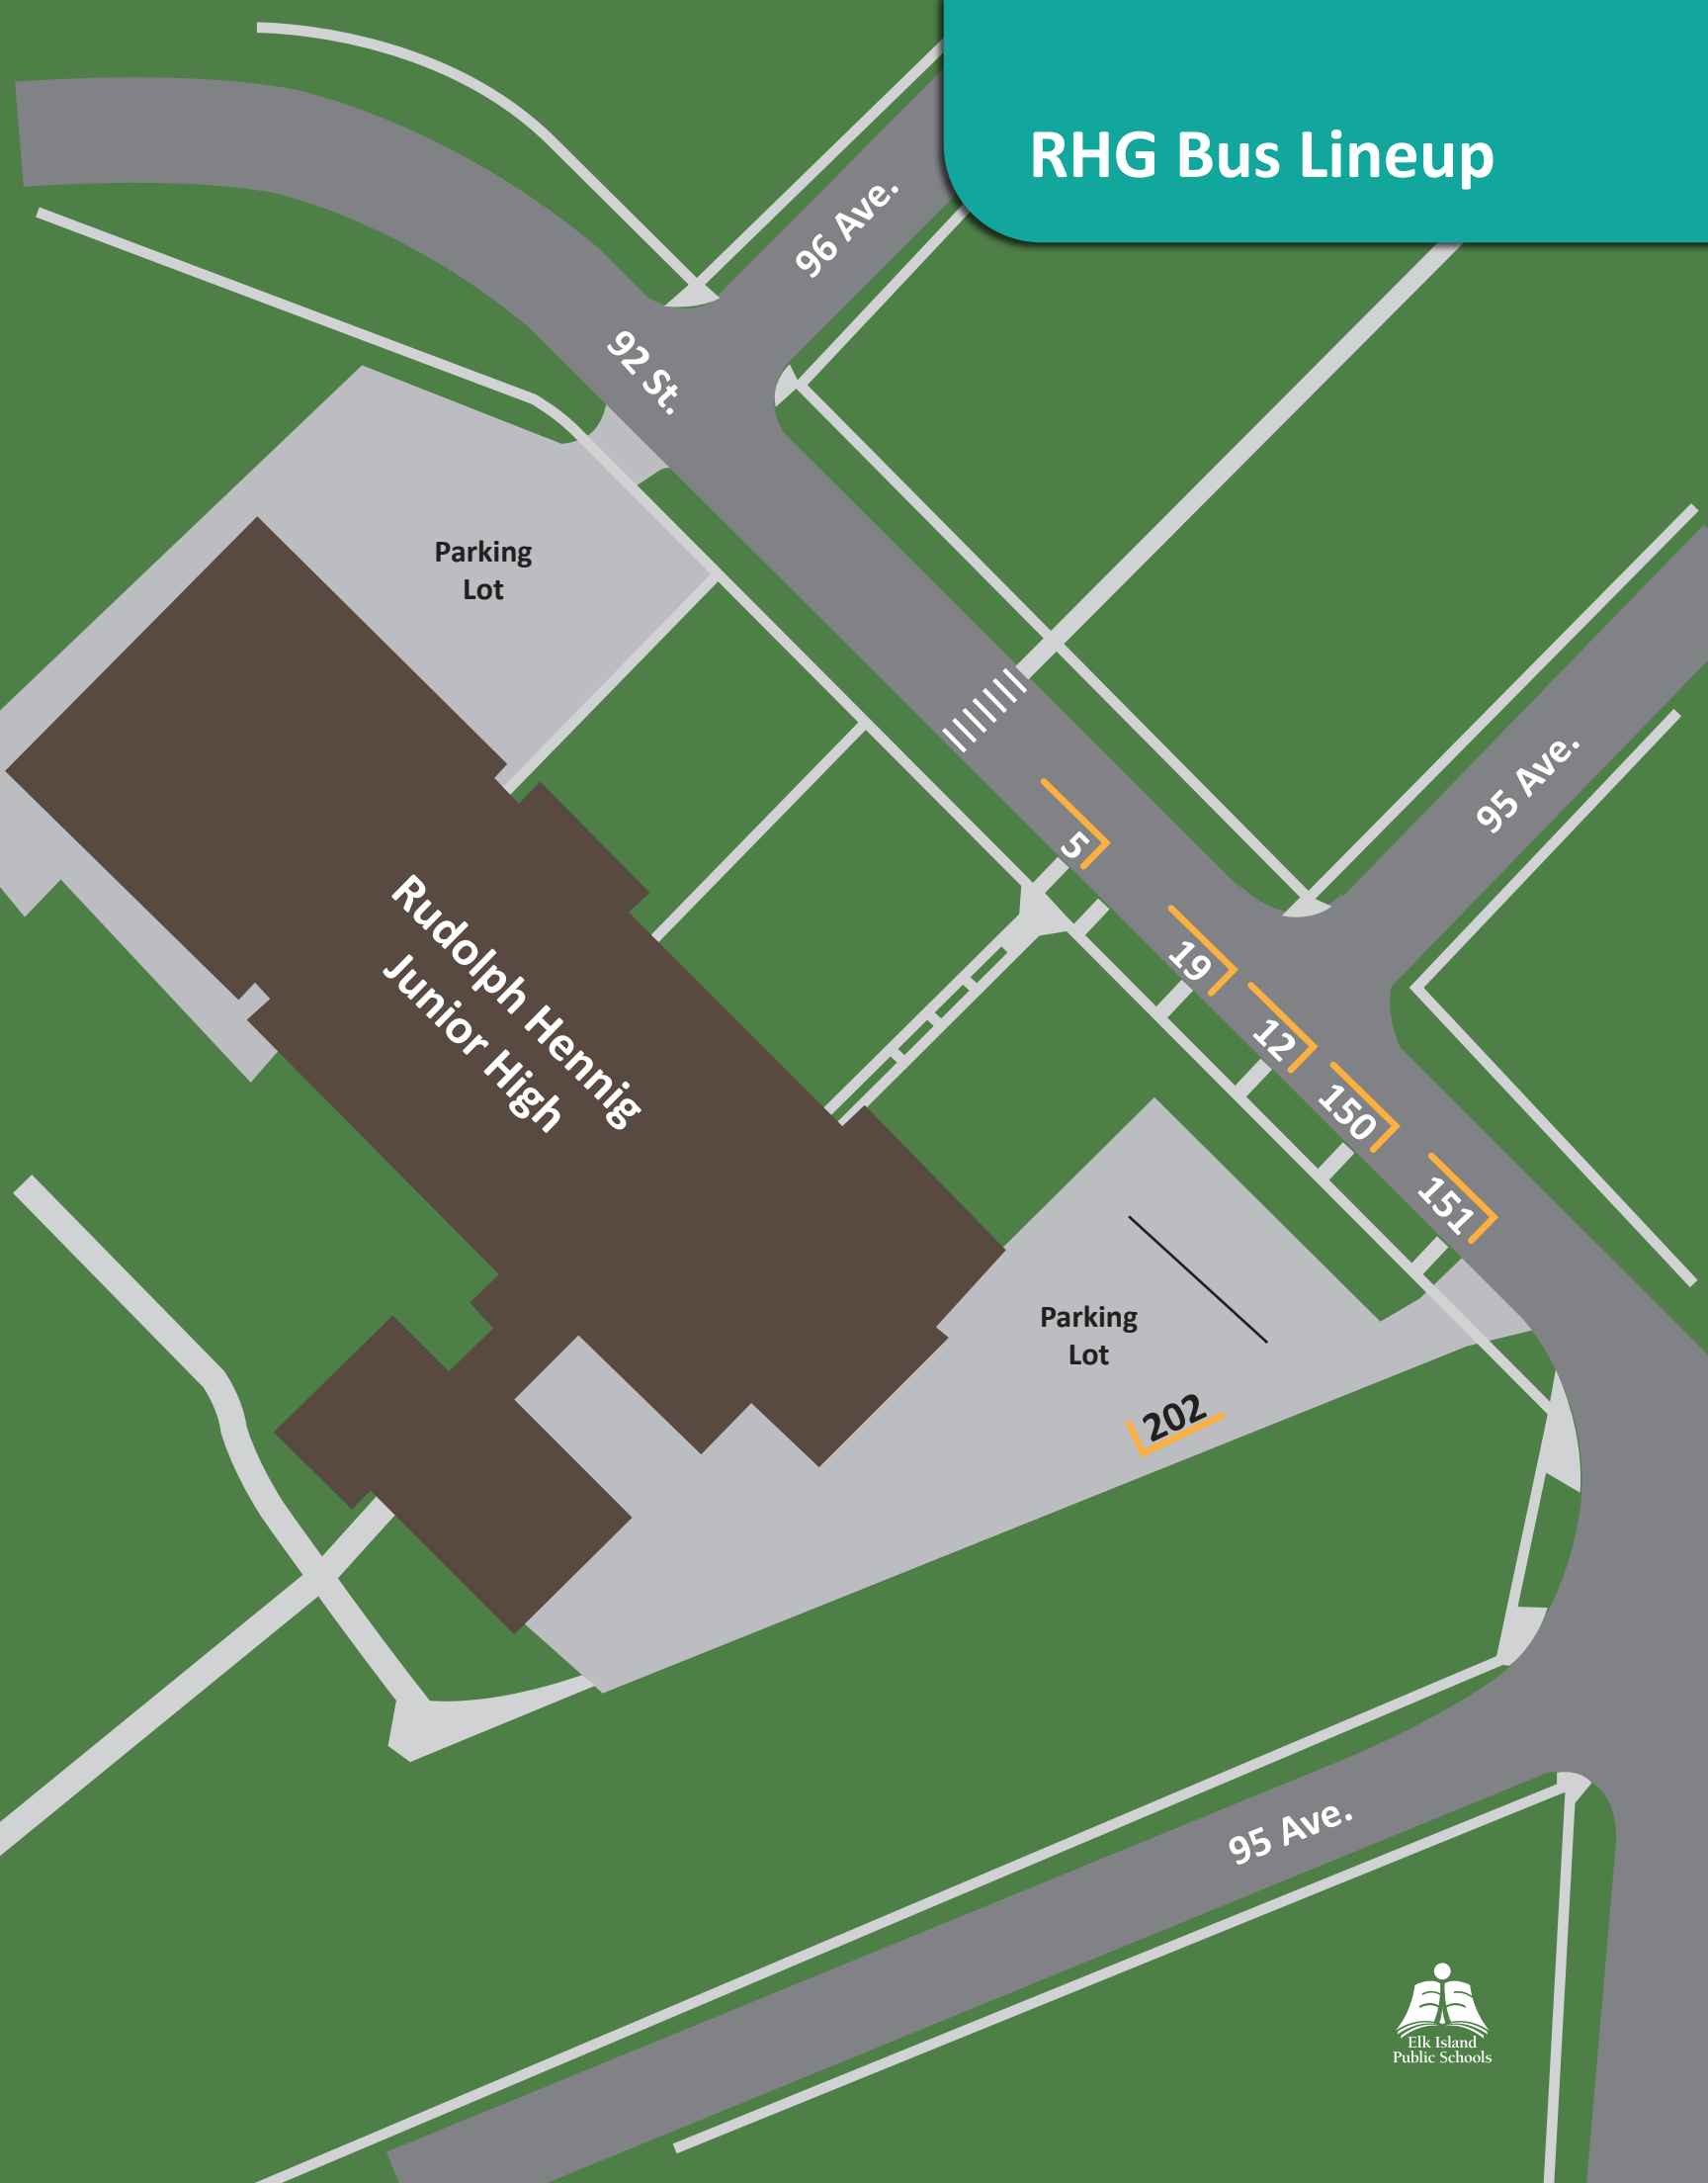

RHG Bus Lineup

Parking Lot

Rudolph Hennig
Junior High

Parking Lot

96 Ave.

92 St.

95 Ave.

95 Ave.

51

19

12

150

151

202