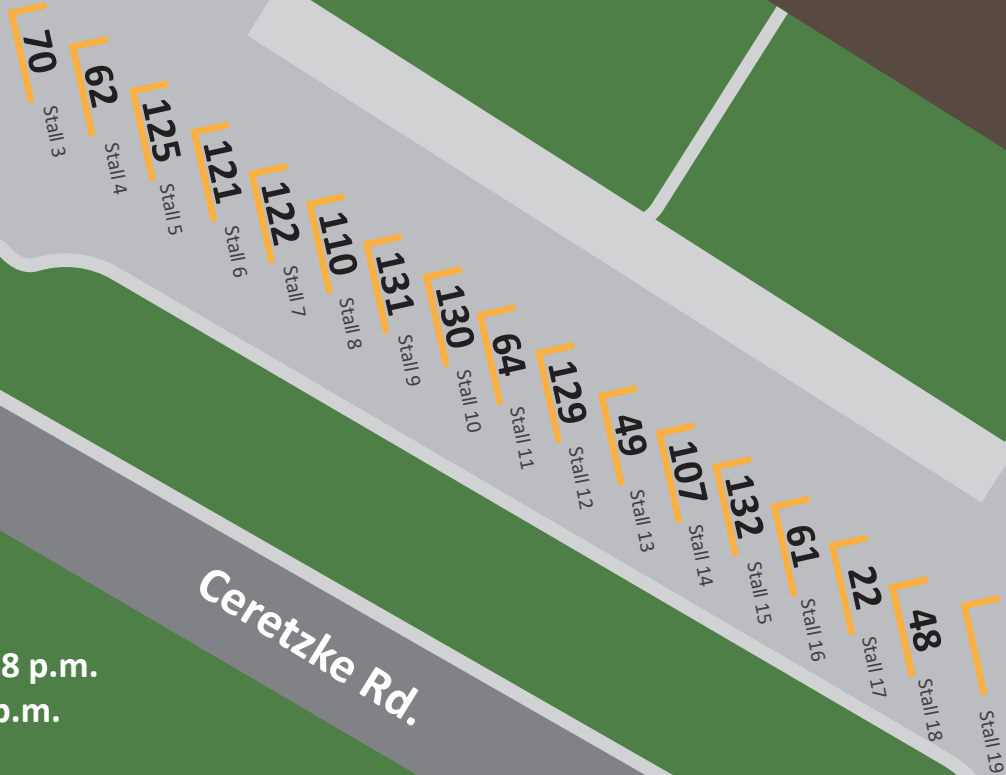

## 2:45 p.m. Departures

Olympiette  
Centre

Parking Lot

Fultonvale  
Elementary  
Junior High

Exit

Ceretzke Rd.

Enter

Dismissal: 2:38 p.m.  
Depart: 2:45 p.m.