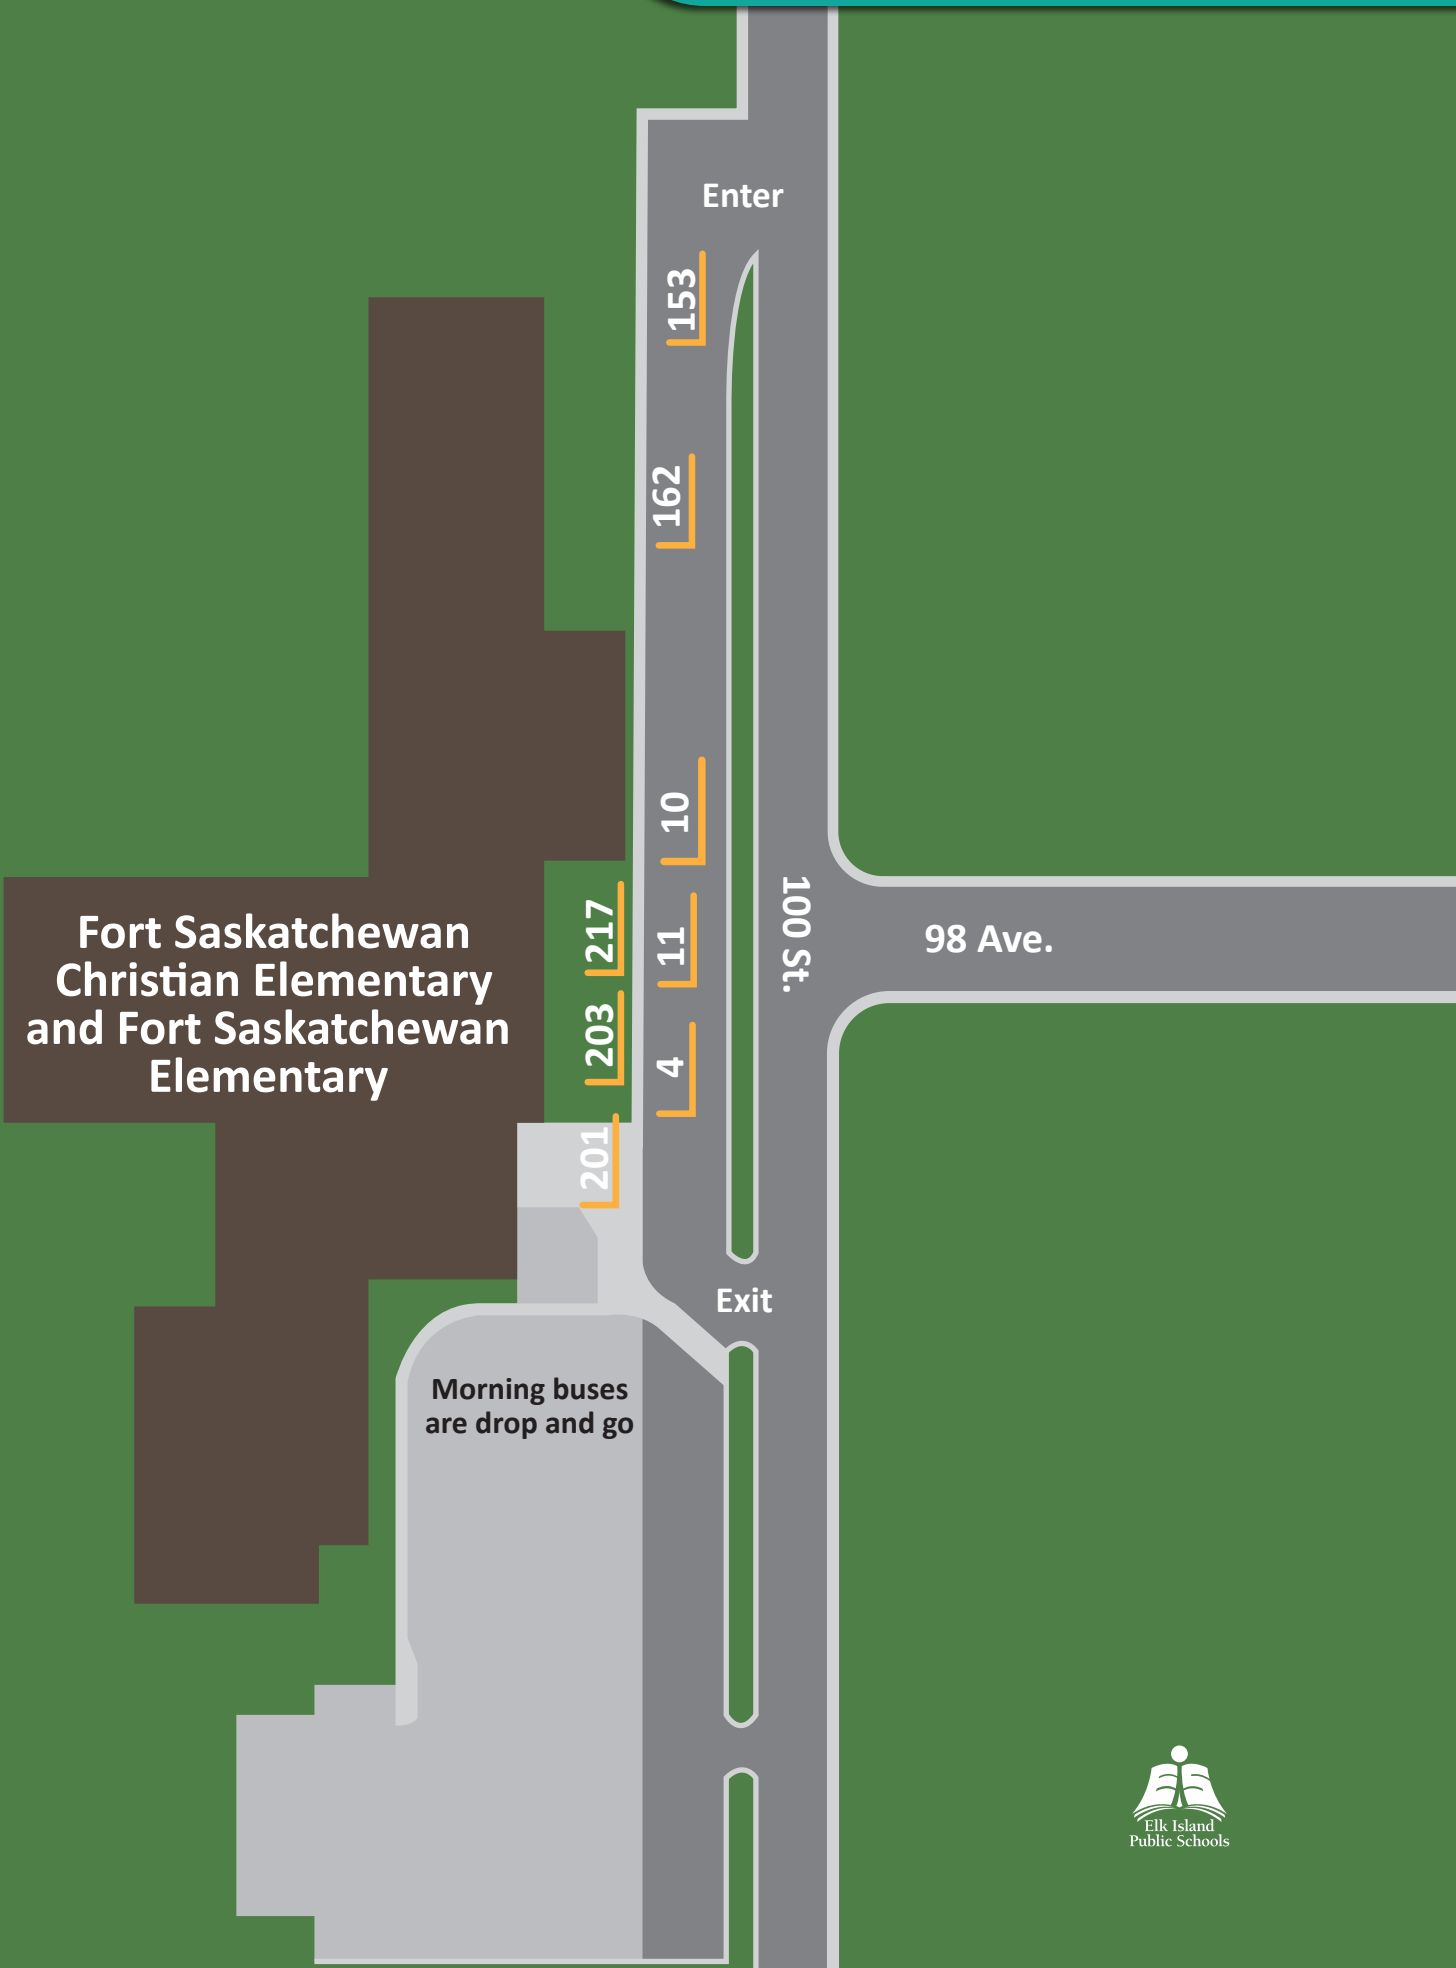

FSC/FSE Bus Lineup

**Fort Saskatchewan
Christian Elementary
and Fort Saskatchewan
Elementary**

**Morning buses
are drop and go**