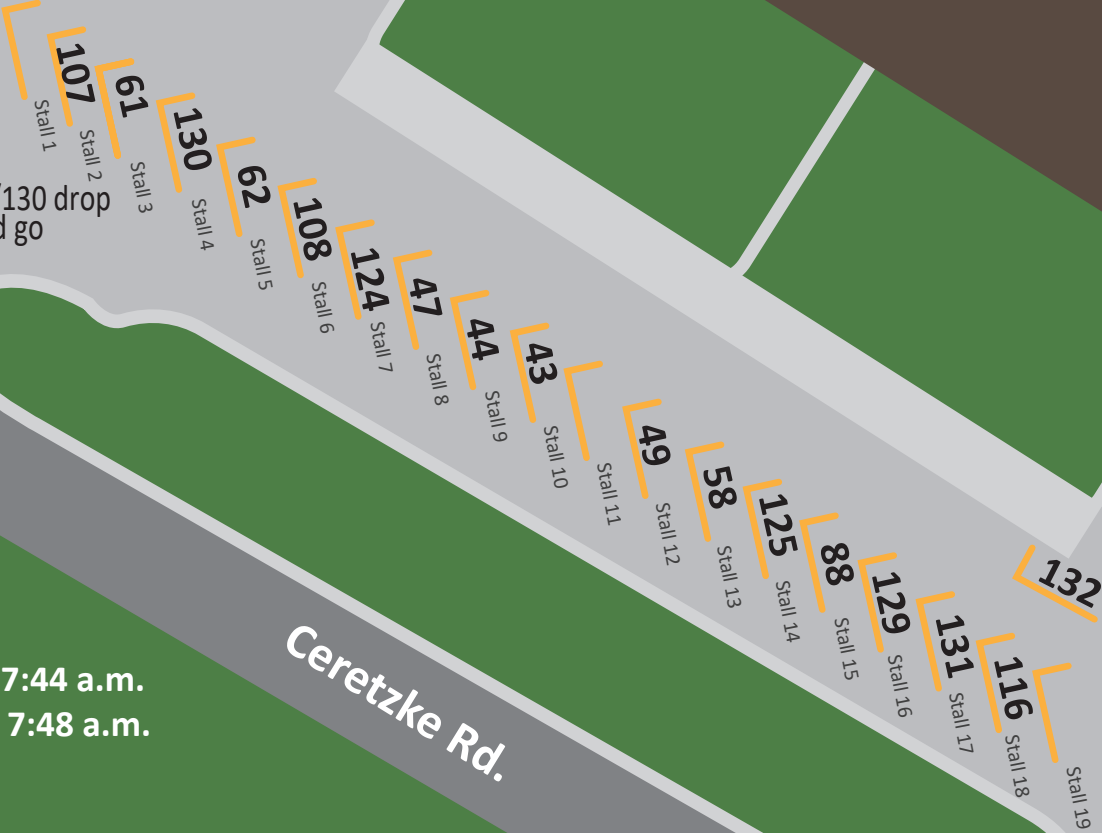

FTV AM Lineup

Olympiette Centre

Parking Lot

Fultonvale Elementary Junior High

Exit

61/130 drop and go

Arrive: 7:44 a.m.
Depart: 7:48 a.m.

Ceretzke Rd.