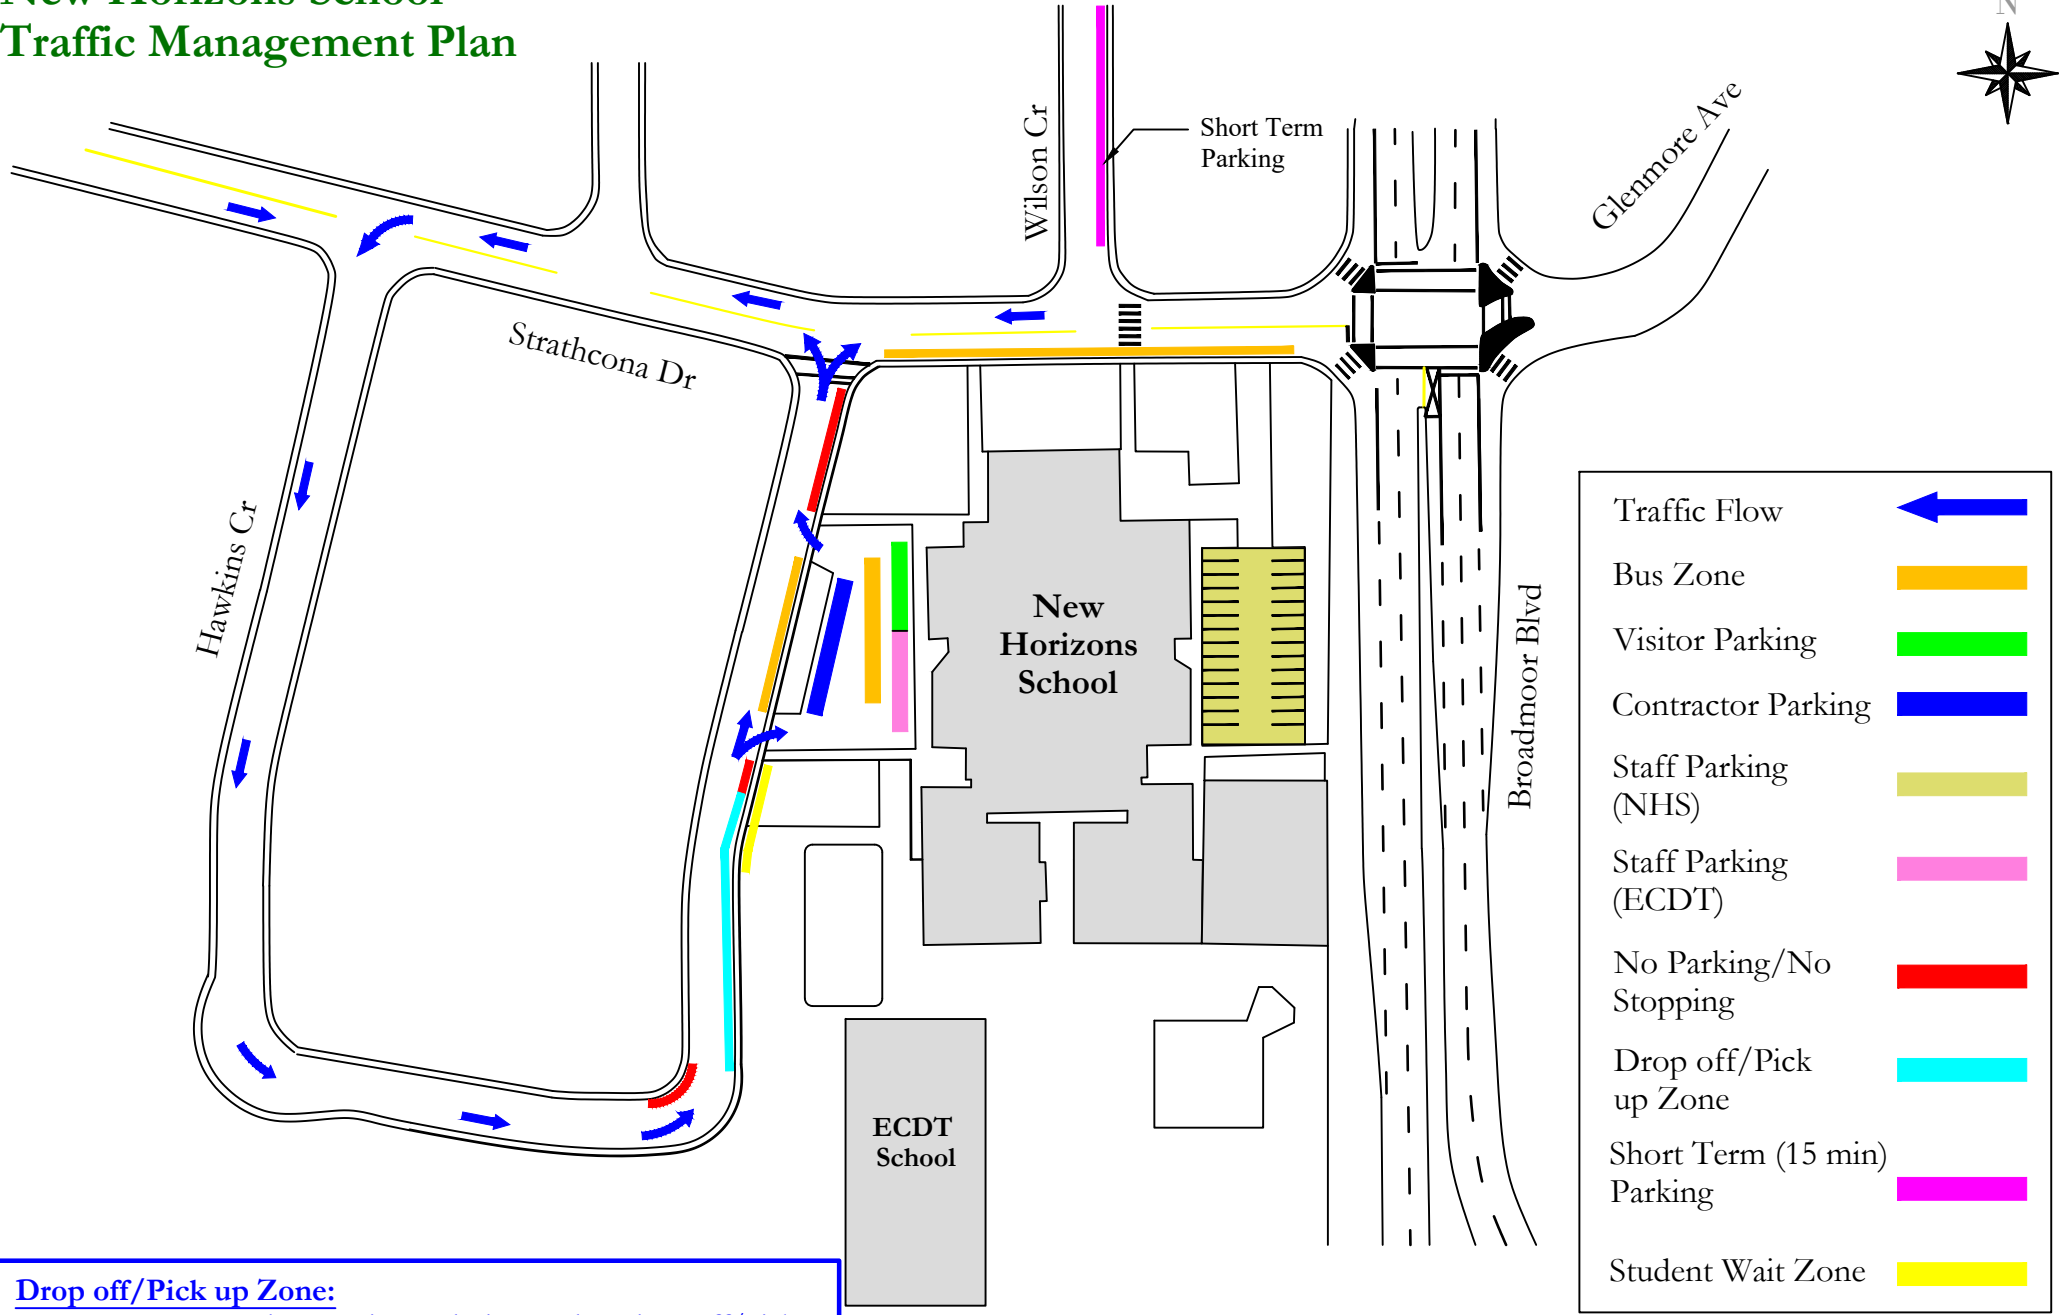

New Horizons School Traffic Management Plan

Traffic Flow	
Bus Zone	
Visitor Parking	
Contractor Parking	
Staff Parking (NHS)	
Staff Parking (ECDT)	
No Parking/No Stopping	
Drop off/Pick up Zone	
Short Term (15 min) Parking	
Student Wait Zone	

Drop off/Pick up Zone:
 Parents are requested to stay in car during student drop off/pick up times

Bus Zone:
 School bus drop off/pick up times are 8:15am-8:45am, & between 3:00pm-3:30pm and Student drop off/pick up is not allowed from the school parking lot during these times.