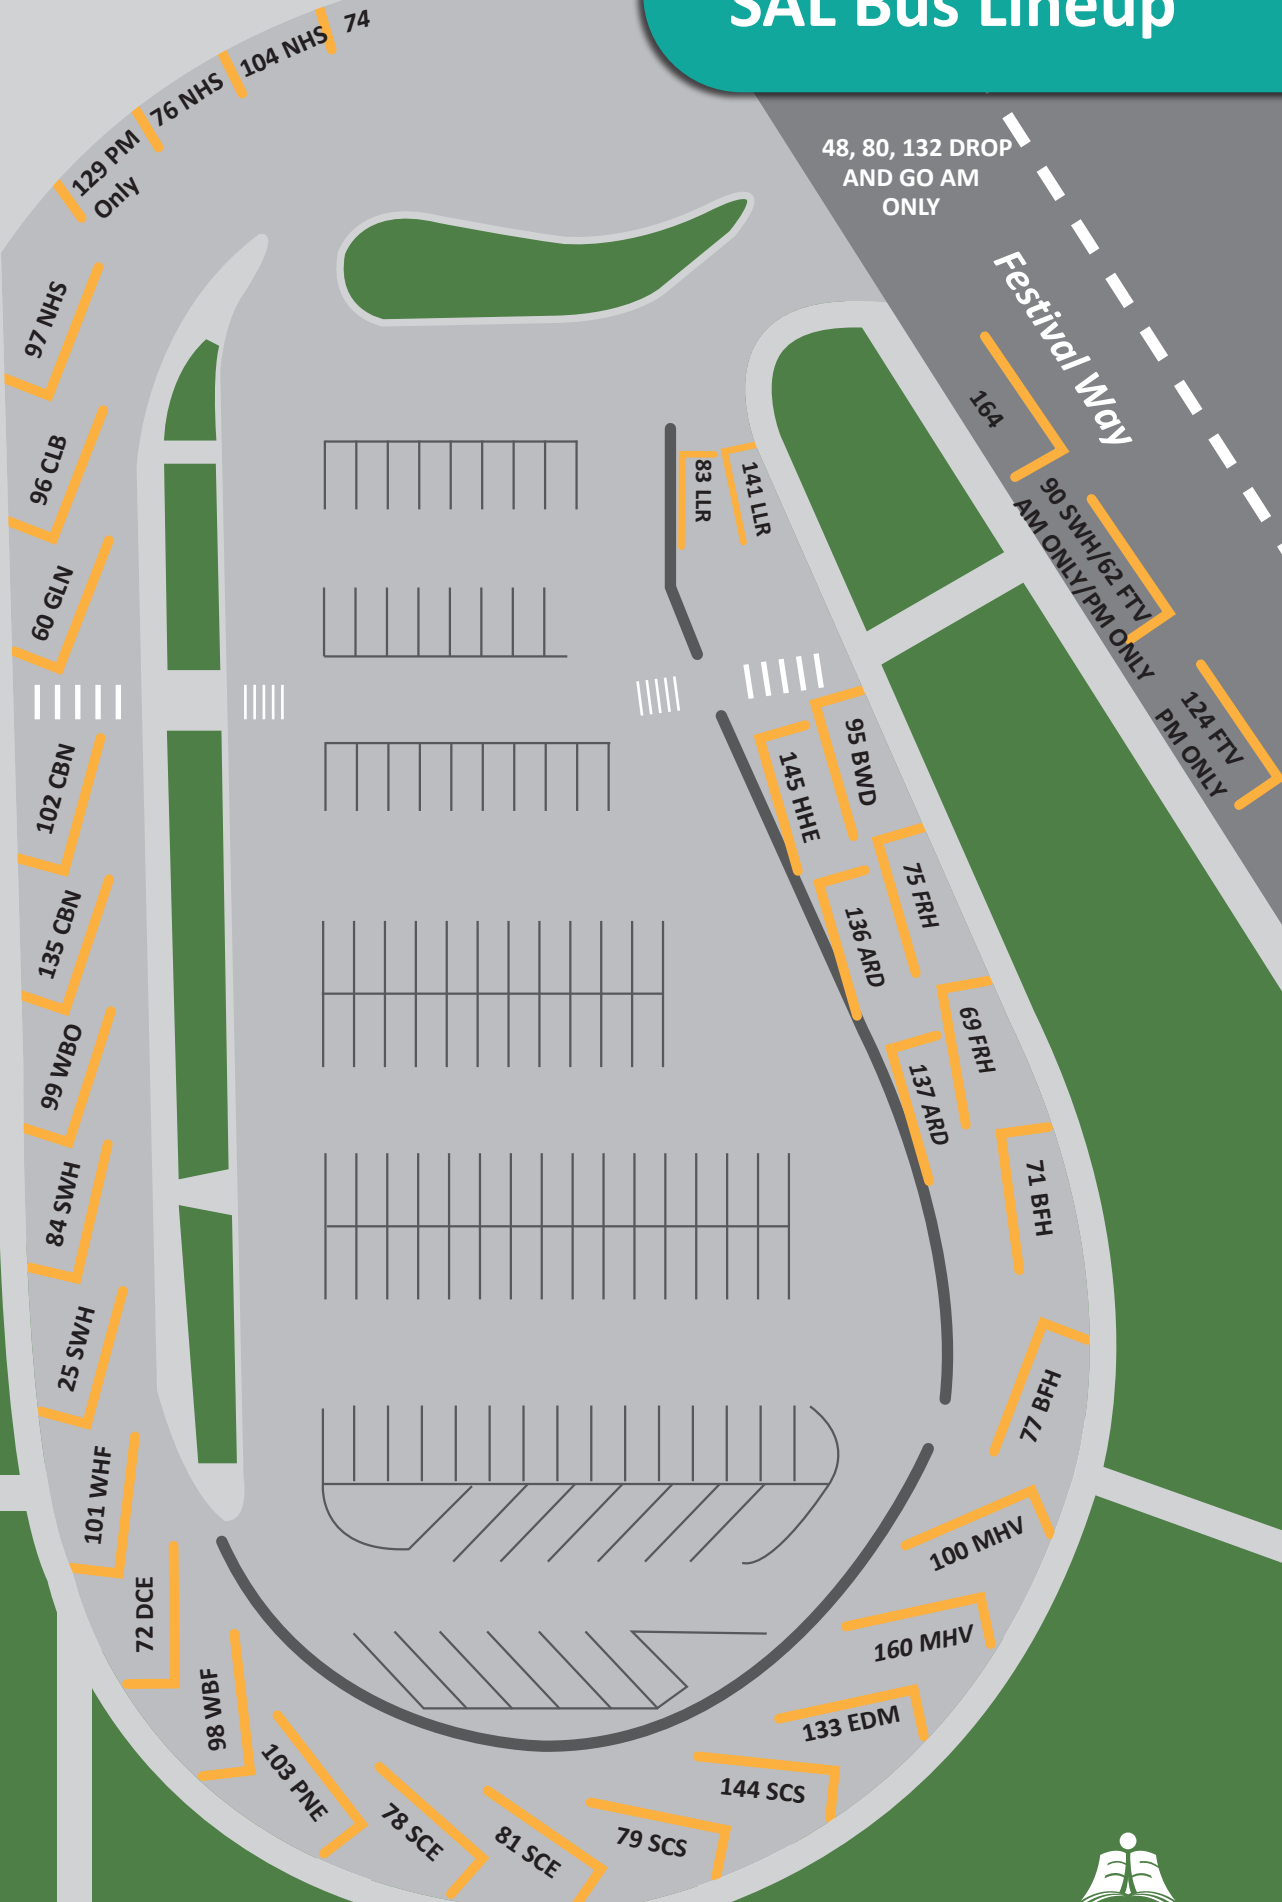

SAL Bus Lineup

↑ Salisbury High ↑

48, 80, 132 DROP
AND GO AM
ONLY

Festival Way

90 SWH/62 FTV
AM ONLY/PM ONLY

124 FTV
PM ONLY