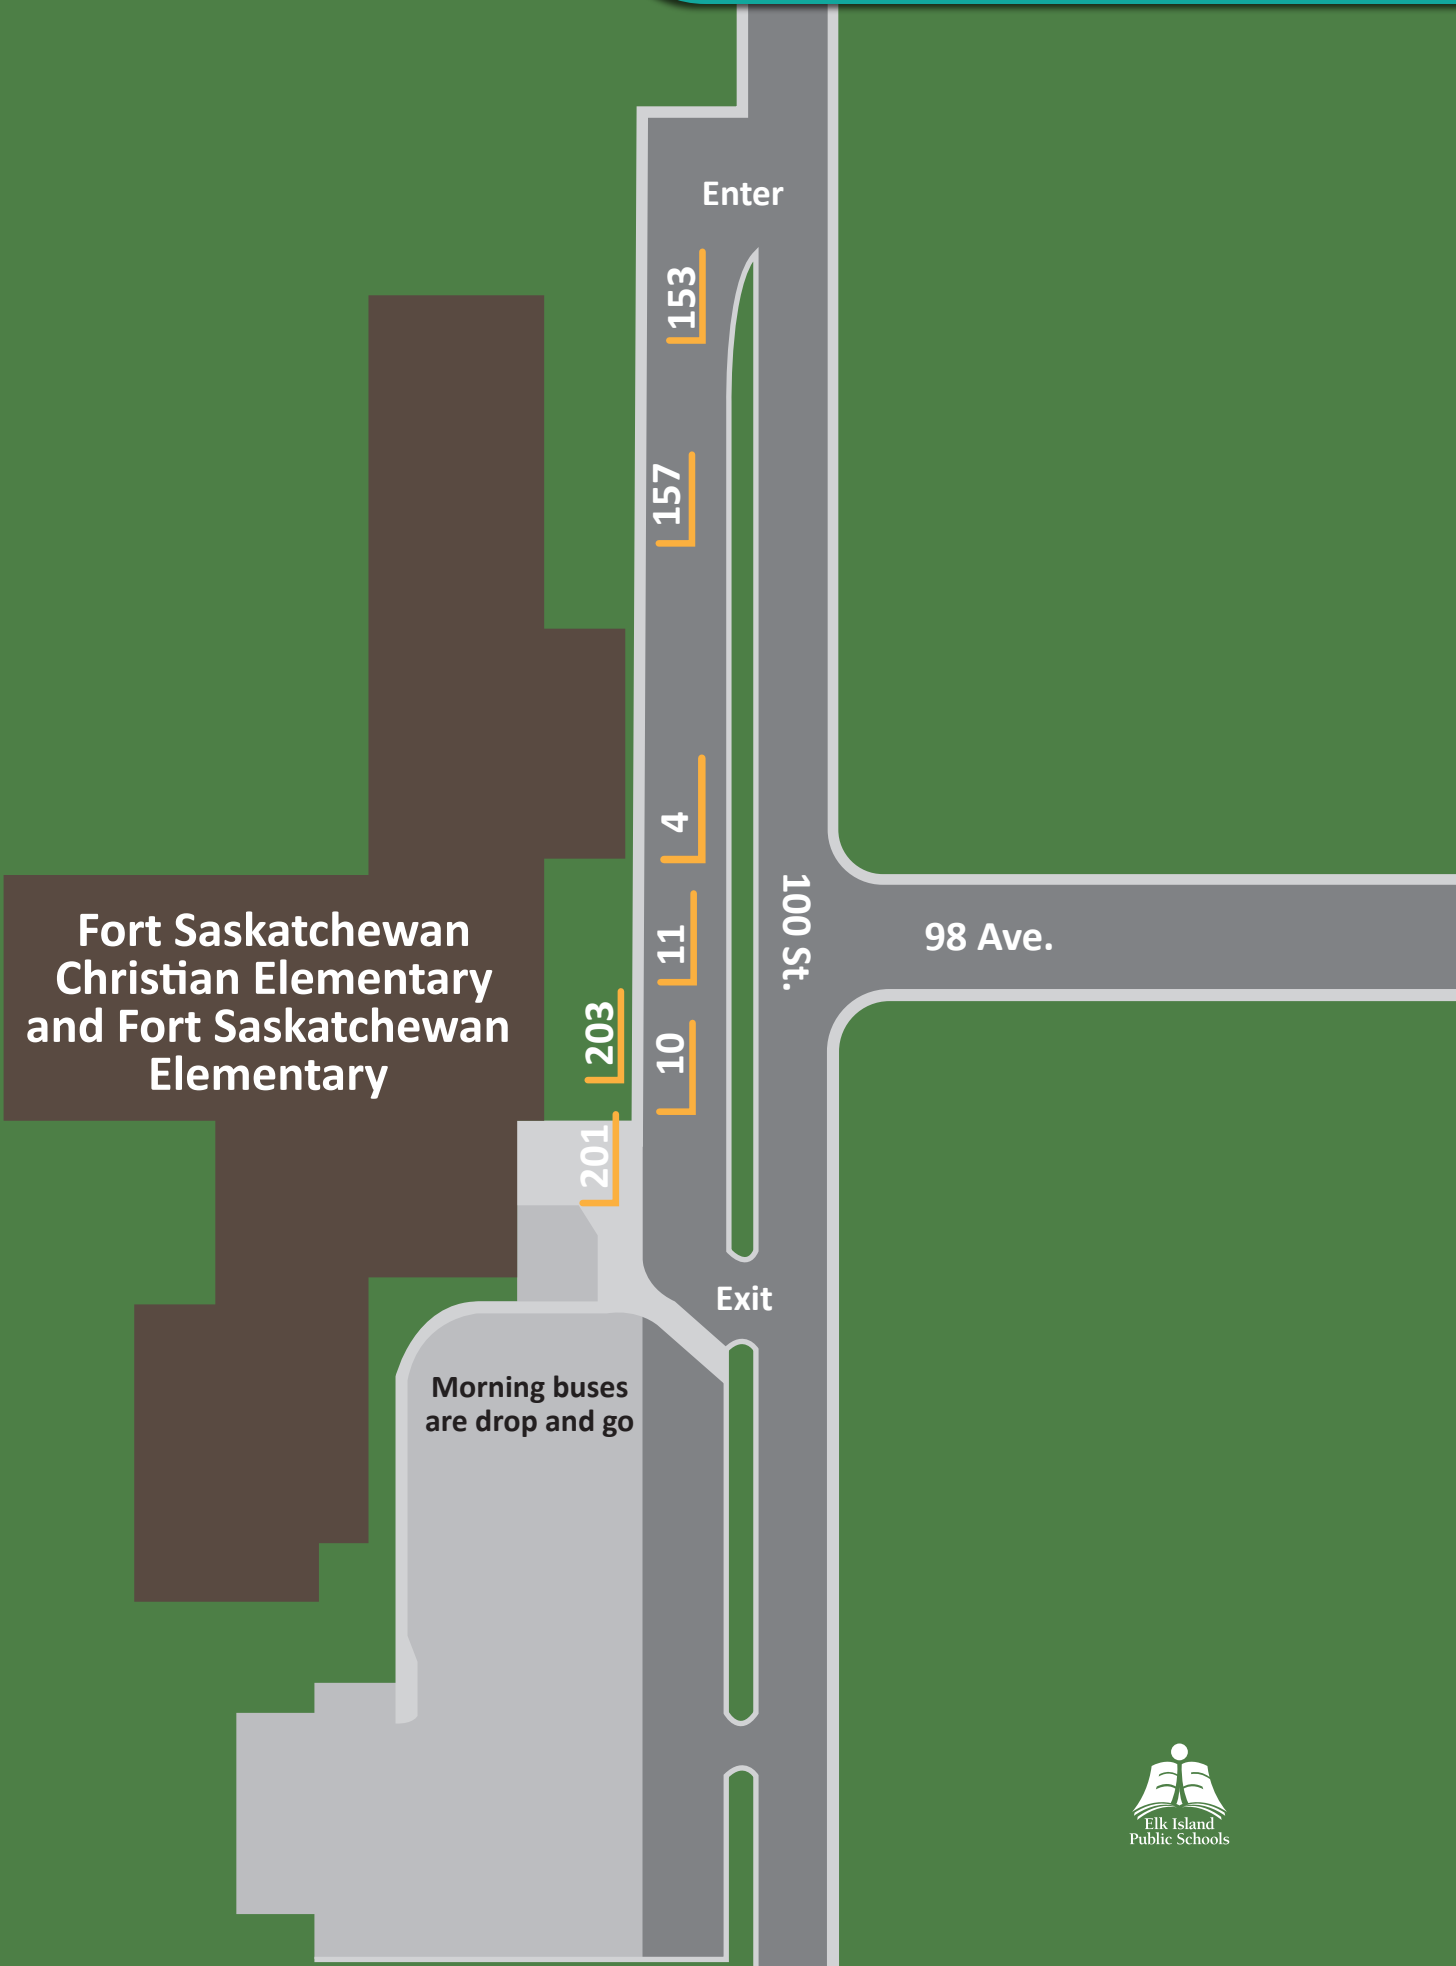

FSC/FSE Bus Lineup

**Fort Saskatchewan
Christian Elementary
and Fort Saskatchewan
Elementary**

**Morning buses
are drop and go**

Enter

153

157

4

11

10

201

203

100 St.

98 Ave.

Exit