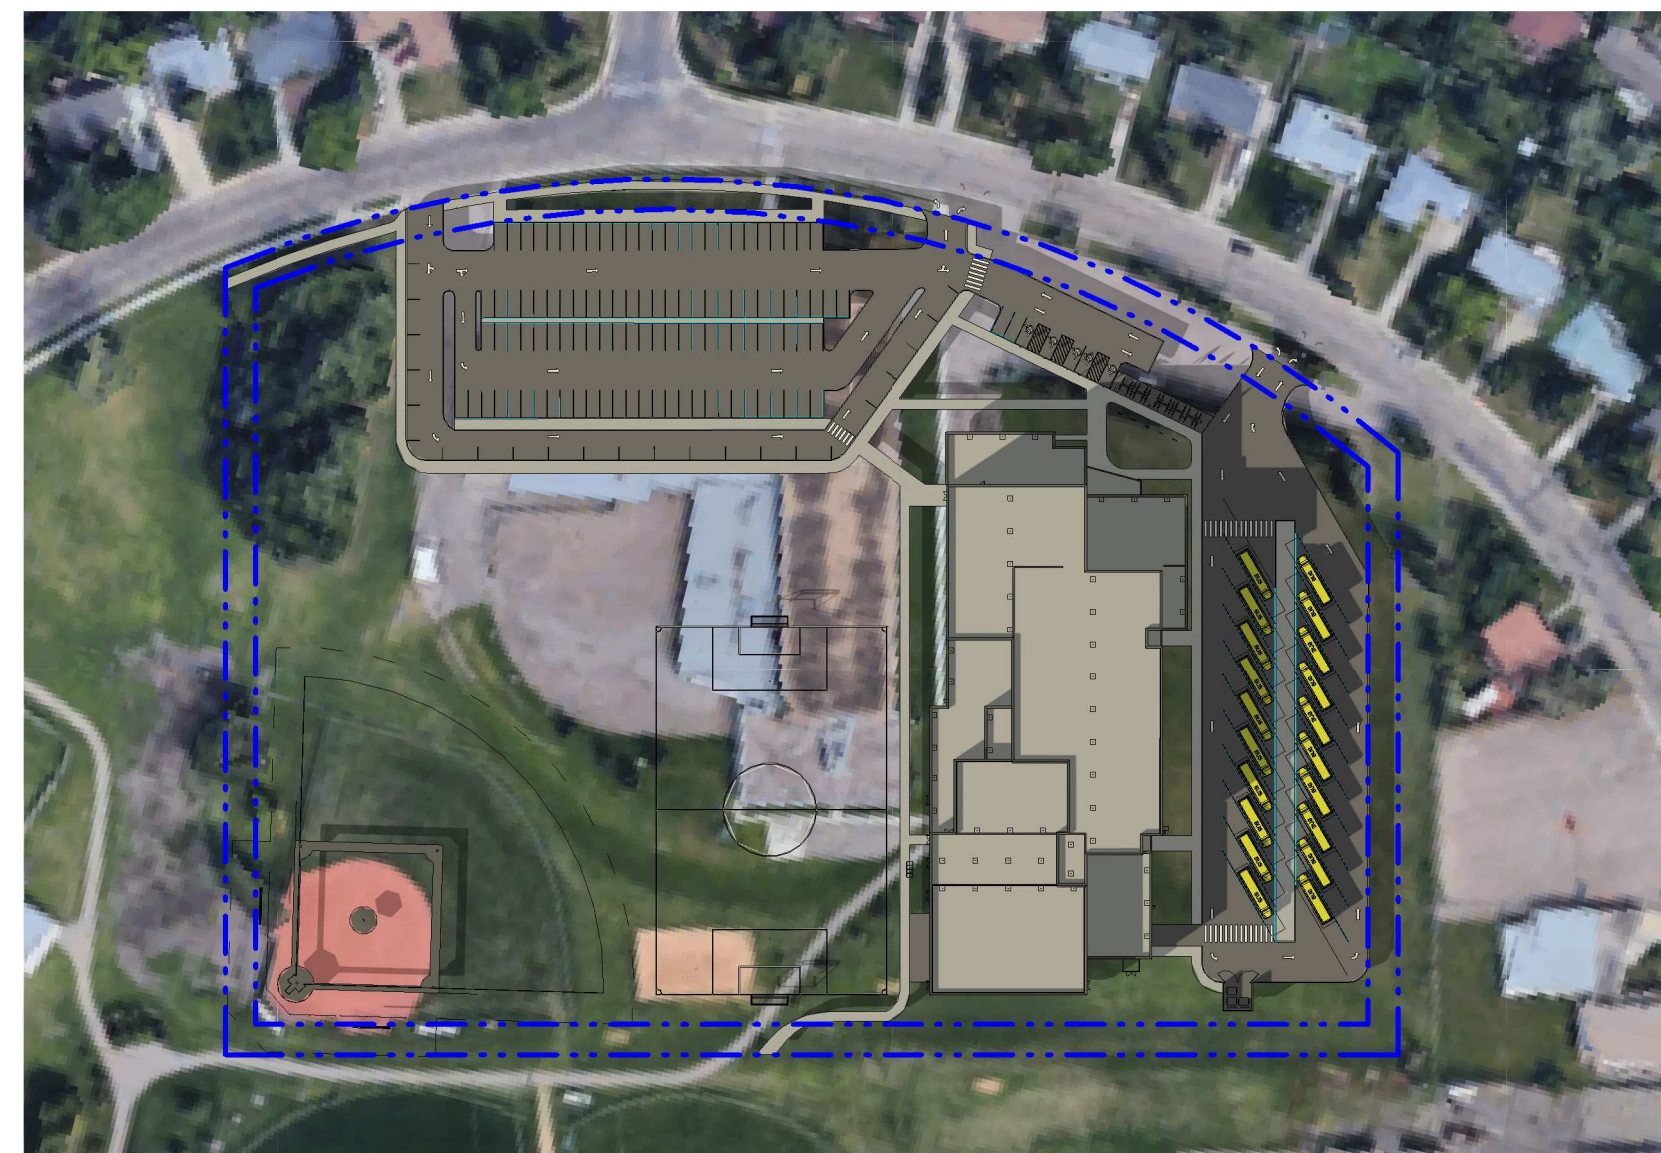

# SHERWOOD HEIGHTS REPLACEMENT SCHOOL SITE CONTEXT

# SHERWOOD HEIGHTS REPLACEMENT SCHOOL

# SHADOW STUDY

SPRING EQUINOX - MARCH 20 2023  
12:00PM

WINTER SOLSTICE - DECEMBER 21 2023  
12:00PM

SUMMER SOLSTICE - JUNE 21 2023  
12:00PM

SPRING EQUINOX - MARCH 20 2023  
5:00PM

WINTER SOLSTICE - DECEMBER 21 2023  
3:00PM