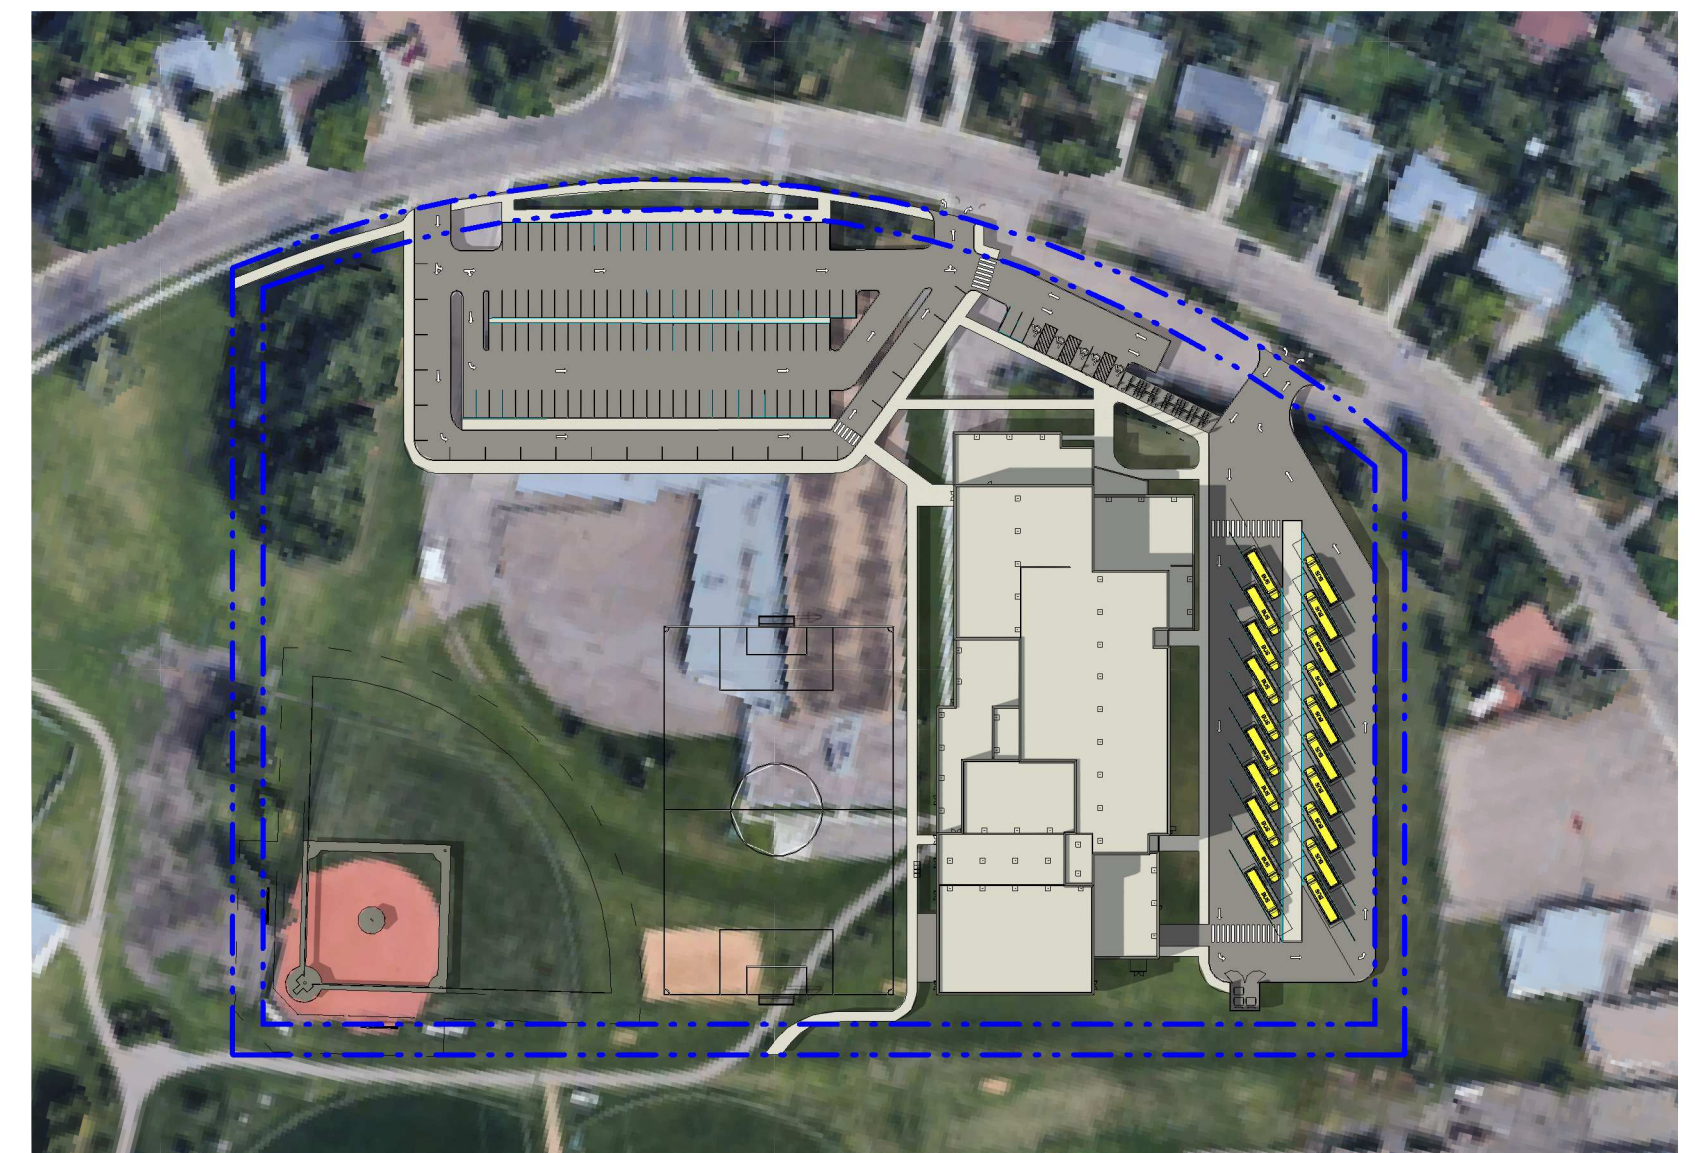

# SHERWOOD HEIGHTS REPLACEMENT SCHOOL SITE CONTEXT

# SHERWOOD HEIGHTS REPLACEMENT SCHOOL

# SHADOW STUDY

SPRING EQUINOX - MARCH 20 2023  
12:00PM

WINTER SOLSTICE - DECEMBER 21 2023  
12:00PM

SUMMER SOLSTICE - JUNE 21 2023  
12:00PM

SPRING EQUINOX - MARCH 20 2023  
5:00PM

WINTER SOLSTICE - DECEMBER 21 2023  
3:00PM