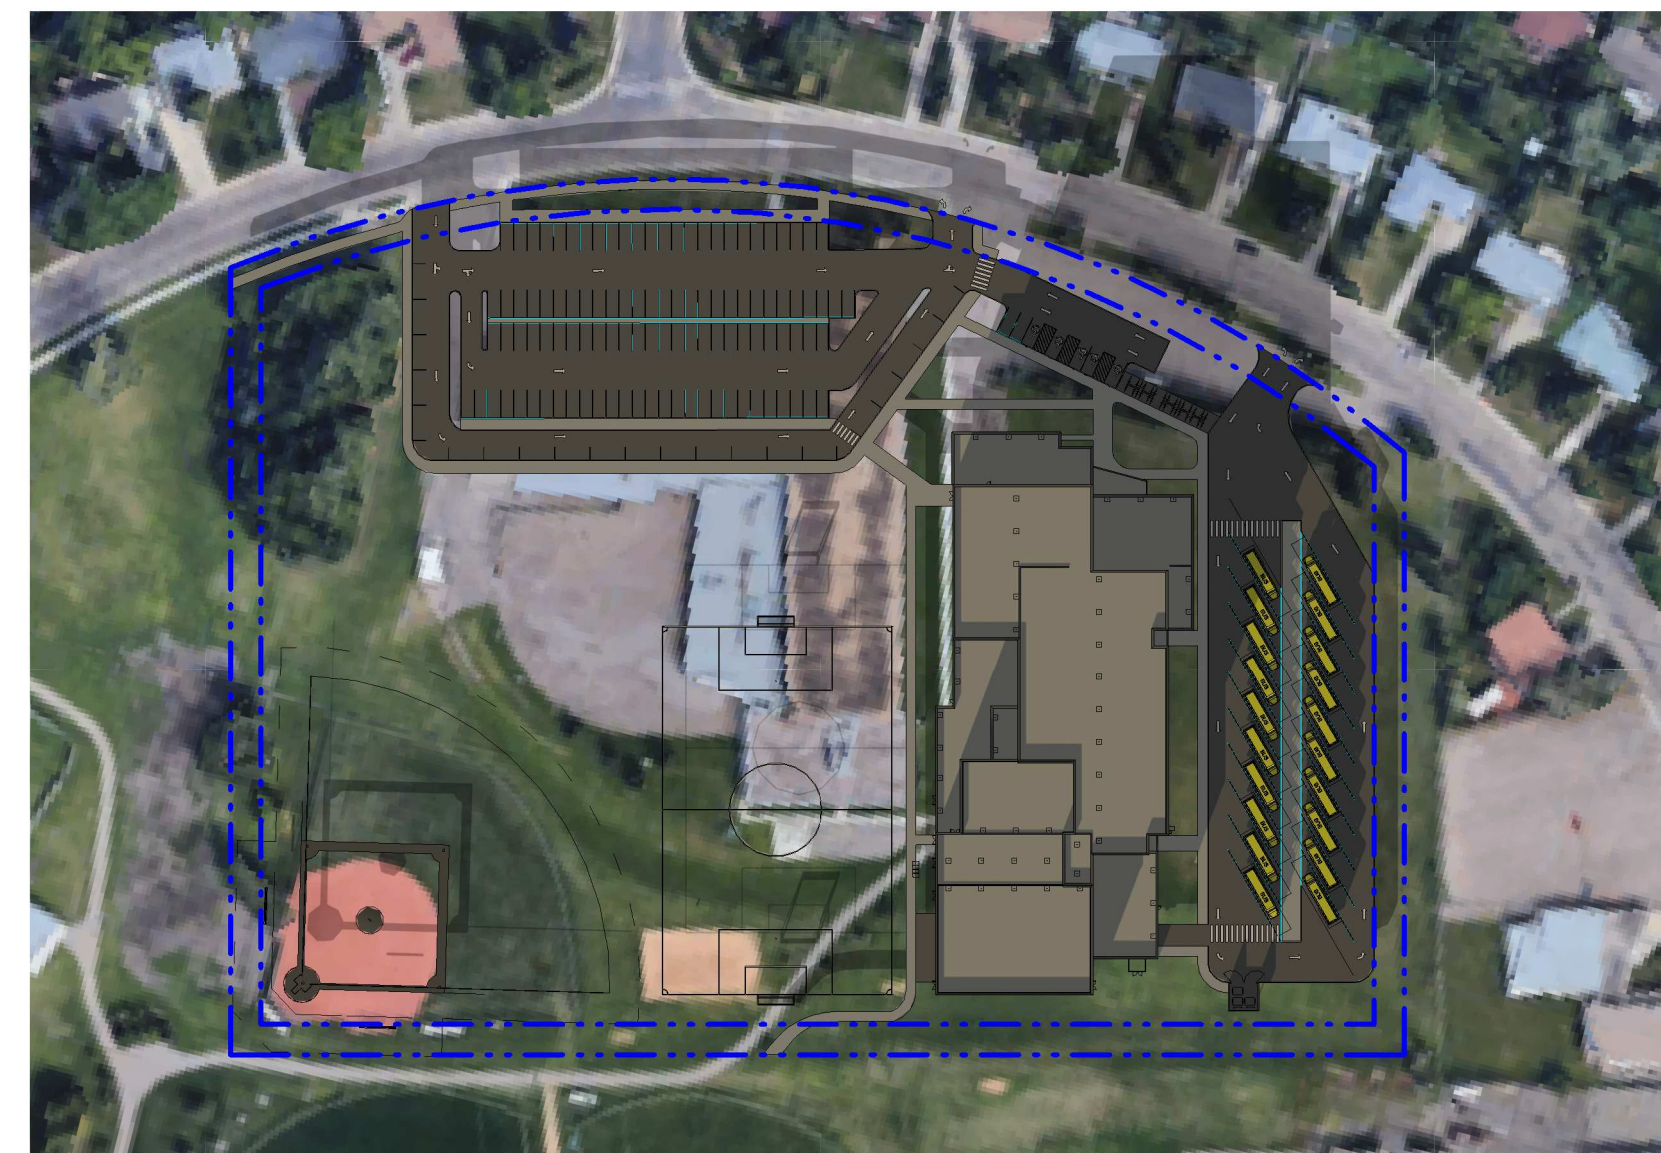

# SHERWOOD HEIGHTS REPLACEMENT SCHOOL SITE CONTEXT

# SHERWOOD HEIGHTS REPLACEMENT SCHOOL

# SHADOW STUDY

SPRING EQUINOX - MARCH 20 2023  
12:00PM

WINTER SOLSTICE - DECEMBER 21 2023  
12:00PM

SUMMER SOLSTICE - JUNE 21 2023  
12:00PM

SPRING EQUINOX - MARCH 20 2023  
5:00PM

WINTER SOLSTICE - DECEMBER 21 2023  
3:00PM