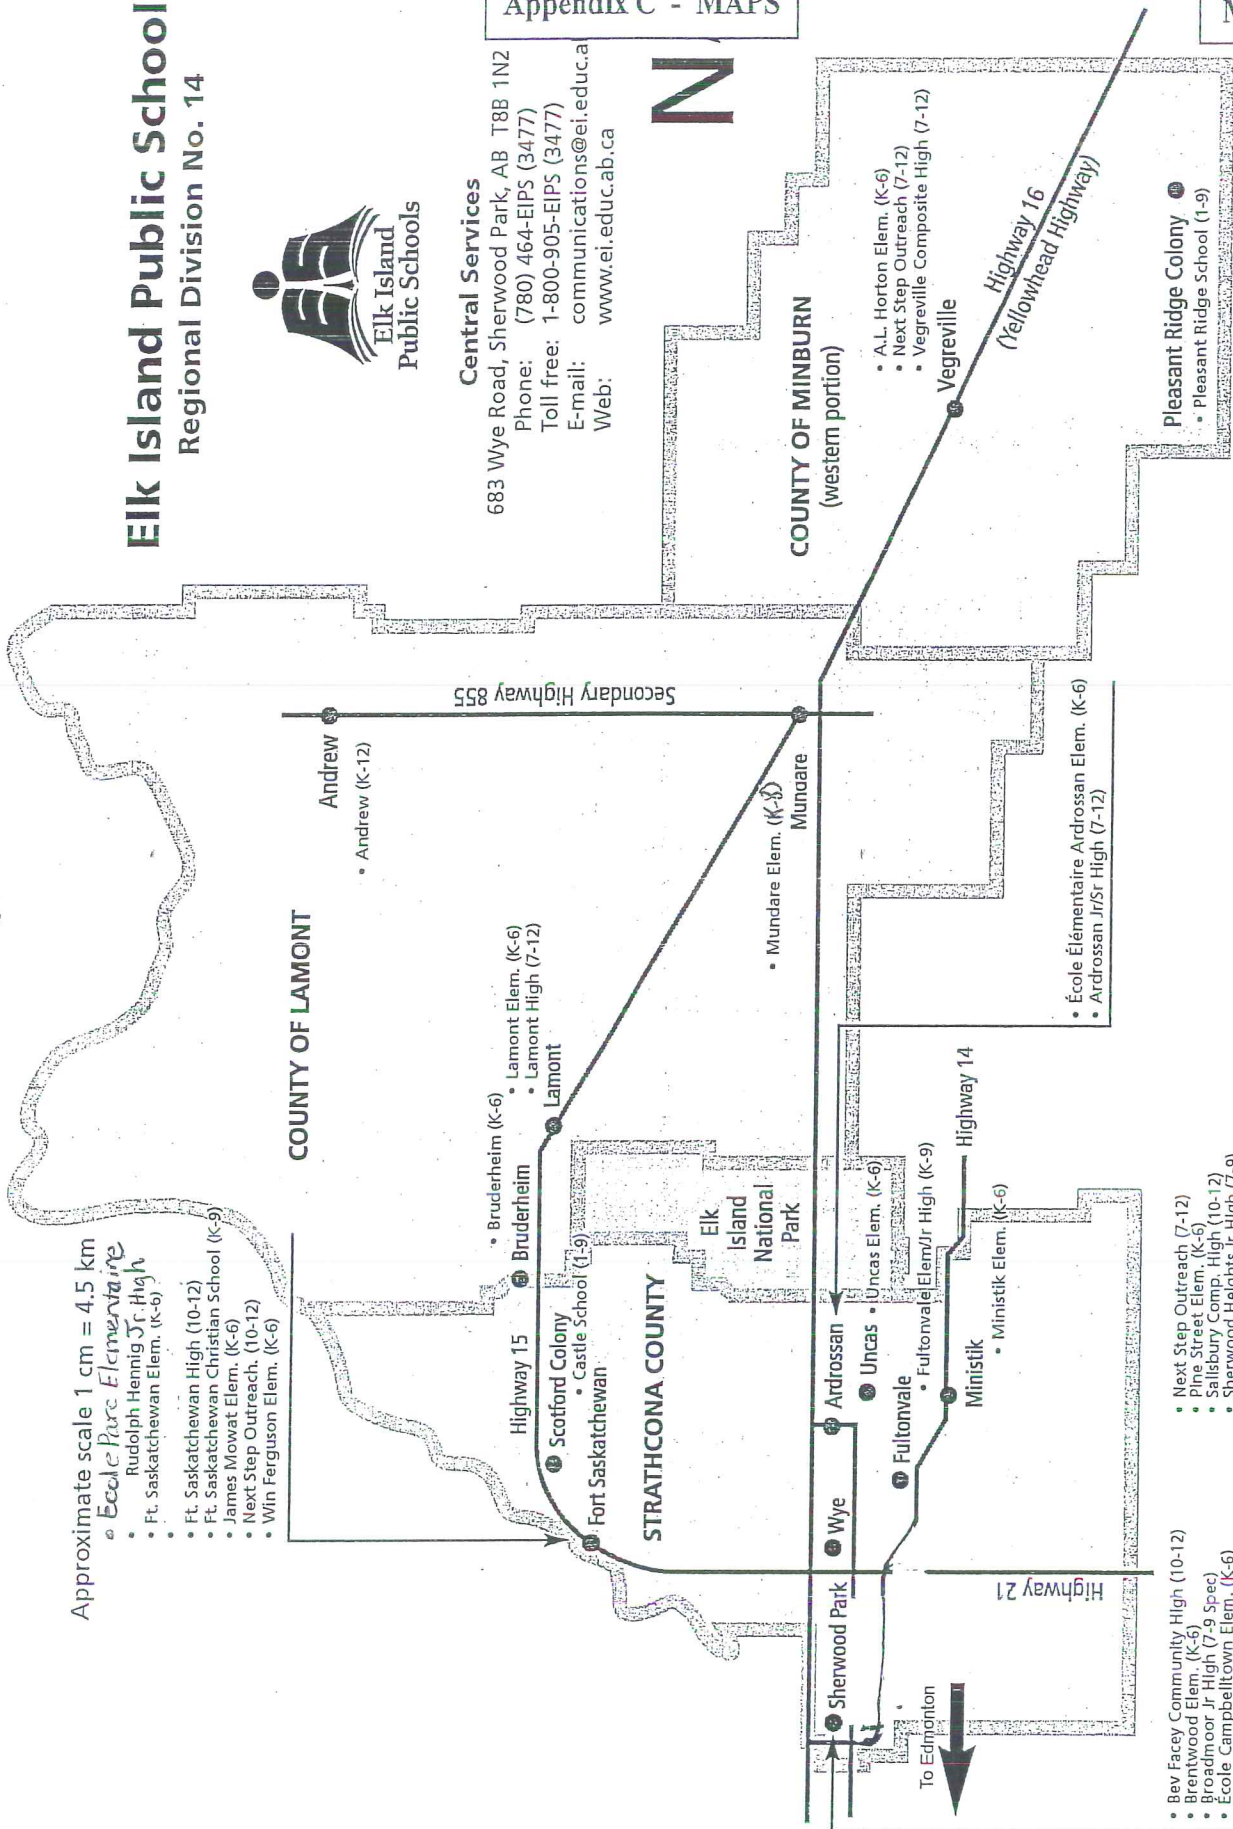

Pleasant Ridge Colony

- Pleasant Ridge School (1-9)

To Edmonton

FULTONVALE ELEMENTARY/JUNIOR HIGH SCHOOL

MAP A1

STRATHCONA OLYMPIETTE CENTRE
 (FULTONVALE HALL)
 52029 RANGE ROAD 224
 PHONE 922-4111

NOTE: Township roads run East and West
 Range roads run North and South