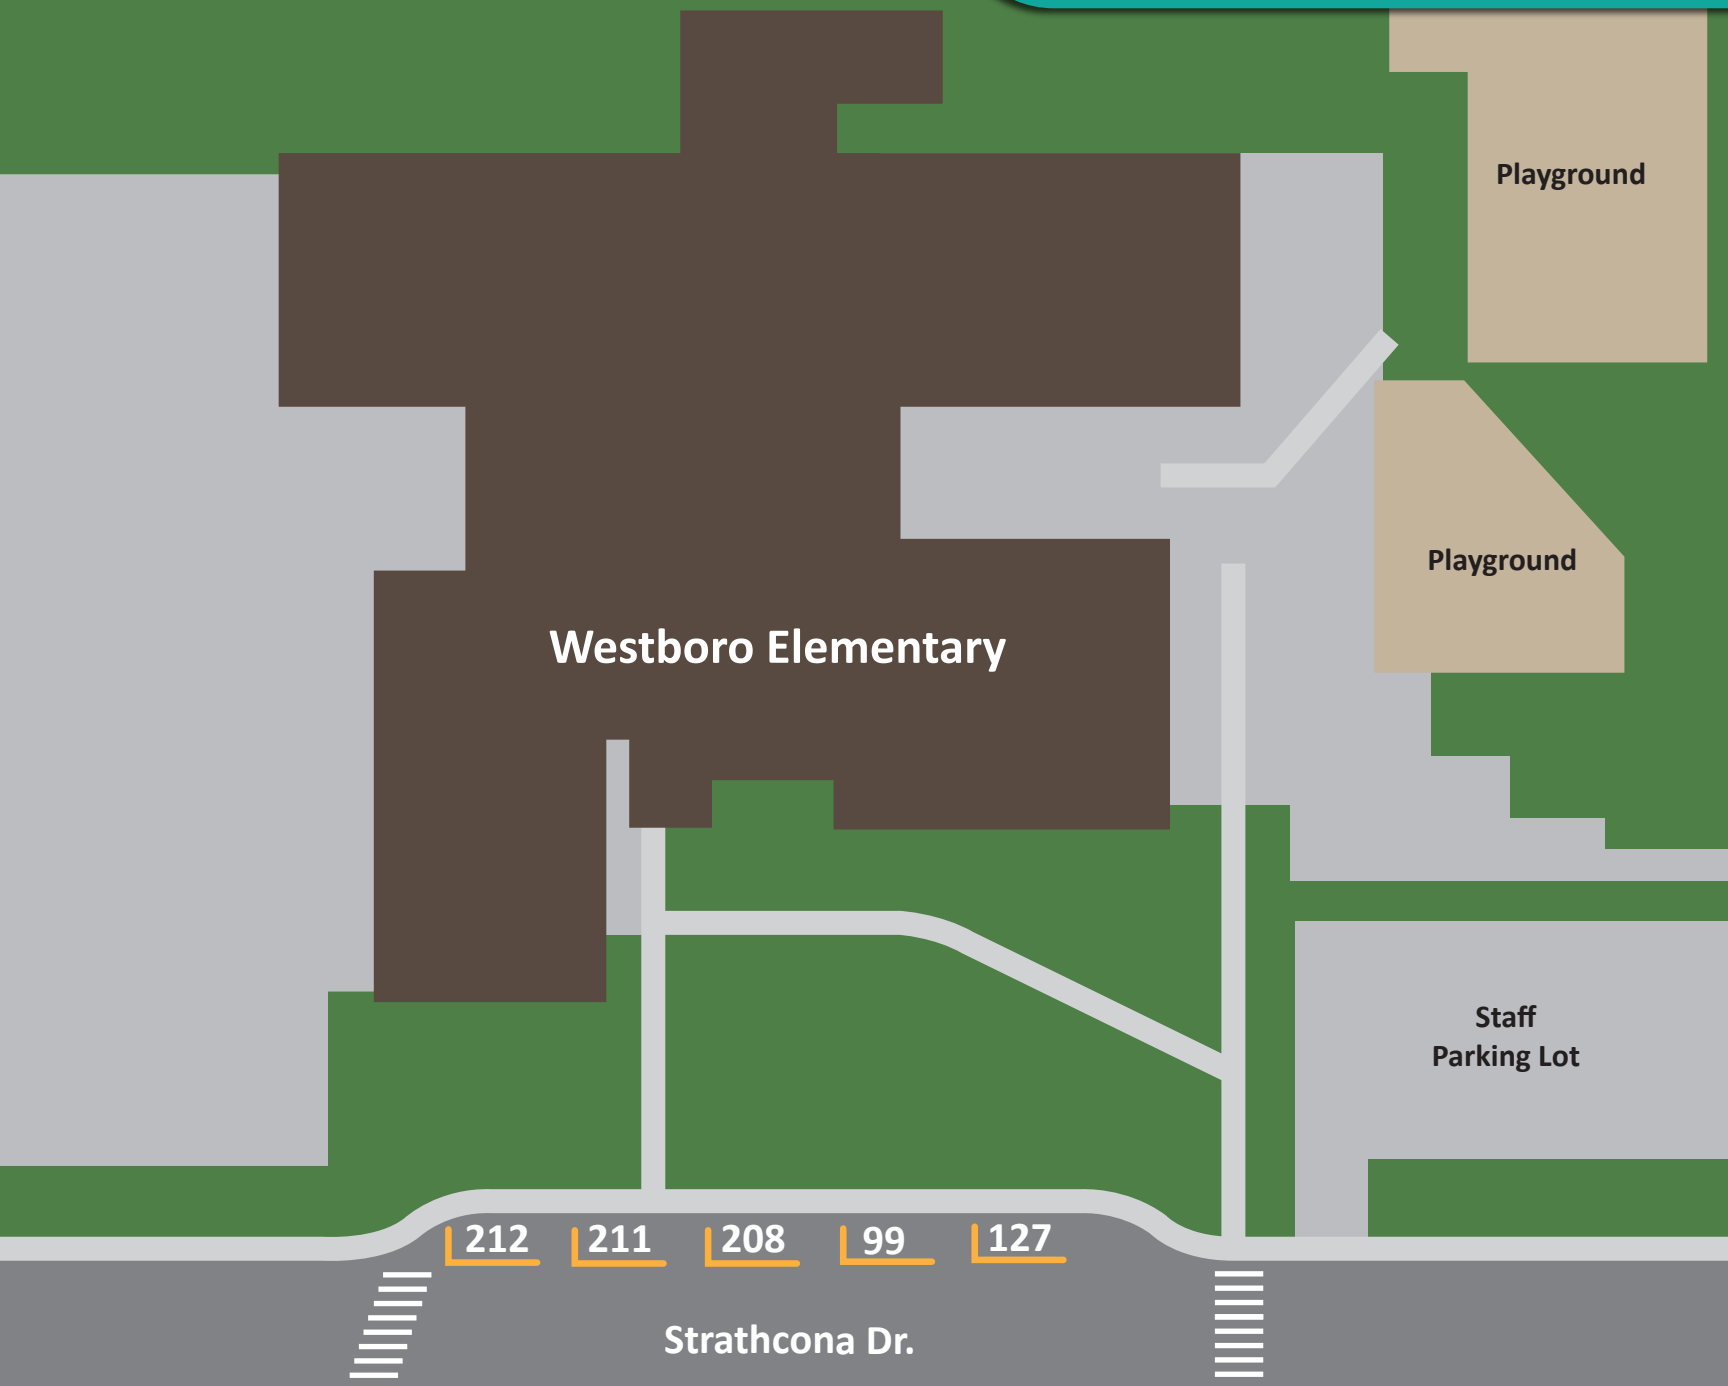

WBO Bus Lineup

Route 127 Depart: 2:45 p.m.
Routes 208, 209, 210 Depart: 3:00 p.m.
Routes 99 Depart: 3:21 p.m.

Nottingham Dr.

Broadmoor Blvd. ↓