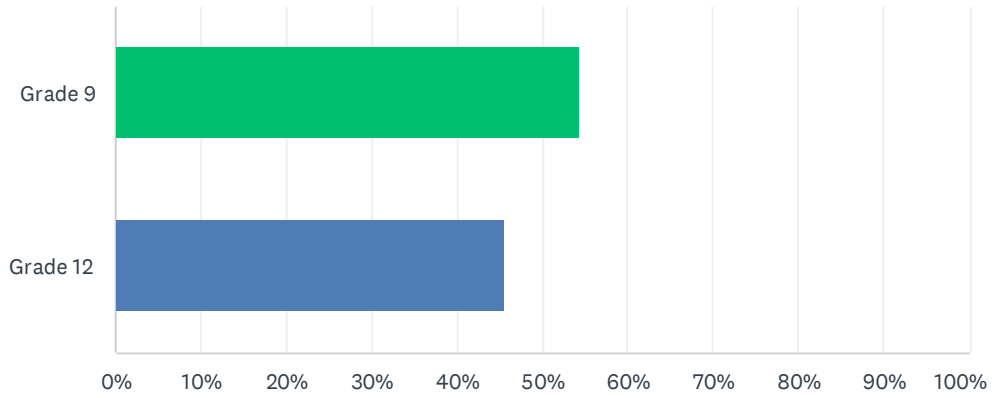

Q1 What school do you currently attend?

Answered: 1,871 Skipped: 0

EIPS Student Survey 2021-22

ANSWER CHOICES	RESPONSES	
Ardrossan Junior Senior High	15.55%	291
Bev Facey Community High	13.58%	254
Clover Bar Junior High	2.83%	53
F.R. Haythorne Junior High	7.48%	140
Fort Saskatchewan Christian	1.39%	26
Fort Saskatchewan High	4.65%	87
Fultonvale Elementary Junior High	2.62%	49
Lakeland Ridge	6.09%	114
Lamont High	3.53%	66
Next Step/Outreach	0.80%	15
Rudolph Hennig Junior High	7.96%	149
Salisbury Composite High	13.79%	258
Sherwood Heights Junior High	8.98%	168
SouthPointe School	0.69%	13
Strathcona Christian Academy Secondary	6.36%	119
Vegreville Composite High	3.63%	68
Home Education	0.05%	1
TOTAL		1,871

Q2 What grade are you currently in?

Answered: 1,871 Skipped: 0

ANSWER CHOICES	RESPONSES	
Grade 9	54.36%	1,017
Grade 12	45.64%	854
TOTAL		1,871

Q3 At school, my individual learning needs are met.

Answered: 1,813 Skipped: 58