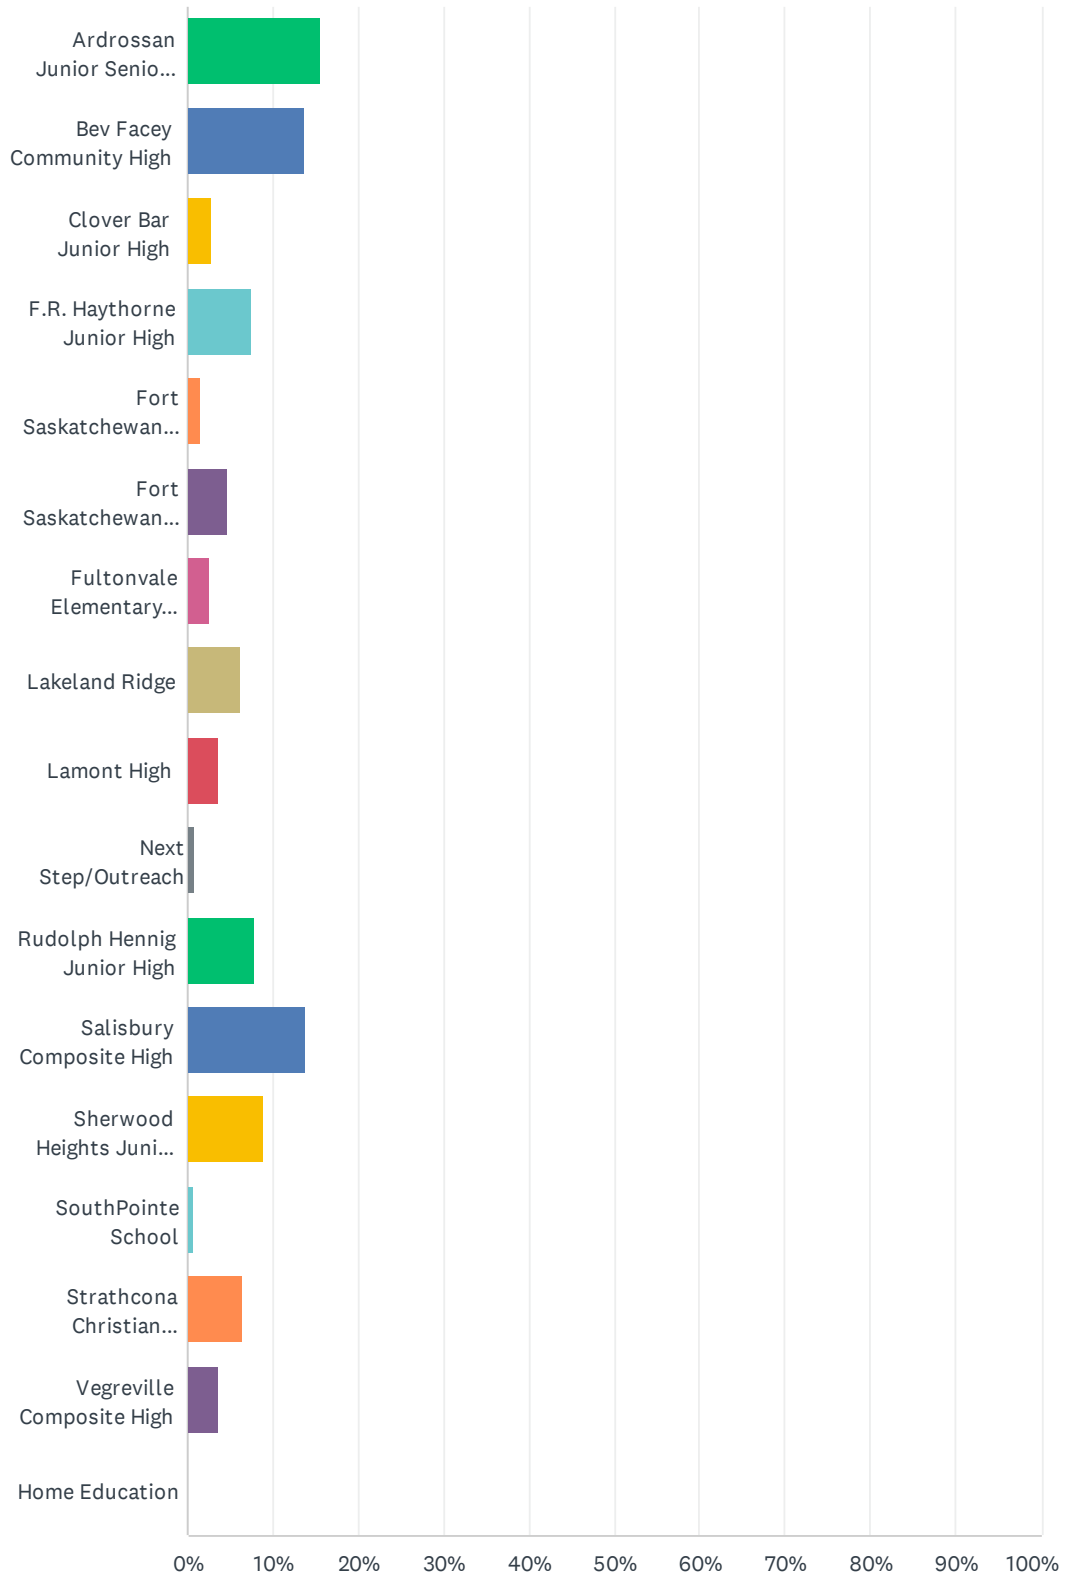

Q1 What school do you currently attend?

Answered: 1,871 Skipped: 0

EIPS Student Survey 2021-22

ANSWER CHOICES	RESPONSES	
Ardrossan Junior Senior High	15.55%	291
Bev Facey Community High	13.58%	254
Clover Bar Junior High	2.83%	53
F.R. Haythorne Junior High	7.48%	140
Fort Saskatchewan Christian	1.39%	26
Fort Saskatchewan High	4.65%	87
Fultonvale Elementary Junior High	2.62%	49
Lakeland Ridge	6.09%	114
Lamont High	3.53%	66
Next Step/Outreach	0.80%	15
Rudolph Hennig Junior High	7.96%	149
Salisbury Composite High	13.79%	258
Sherwood Heights Junior High	8.98%	168
SouthPointe School	0.69%	13
Strathcona Christian Academy Secondary	6.36%	119
Vegreville Composite High	3.63%	68
Home Education	0.05%	1
TOTAL		1,871

Q2 What grade are you currently in?

Answered: 1,871 Skipped: 0

ANSWER CHOICES	RESPONSES	
Grade 9	54.36%	1,017
Grade 12	45.64%	854
TOTAL		1,871

Q3 At school, my individual learning needs are met.

Answered: 1,813 Skipped: 58