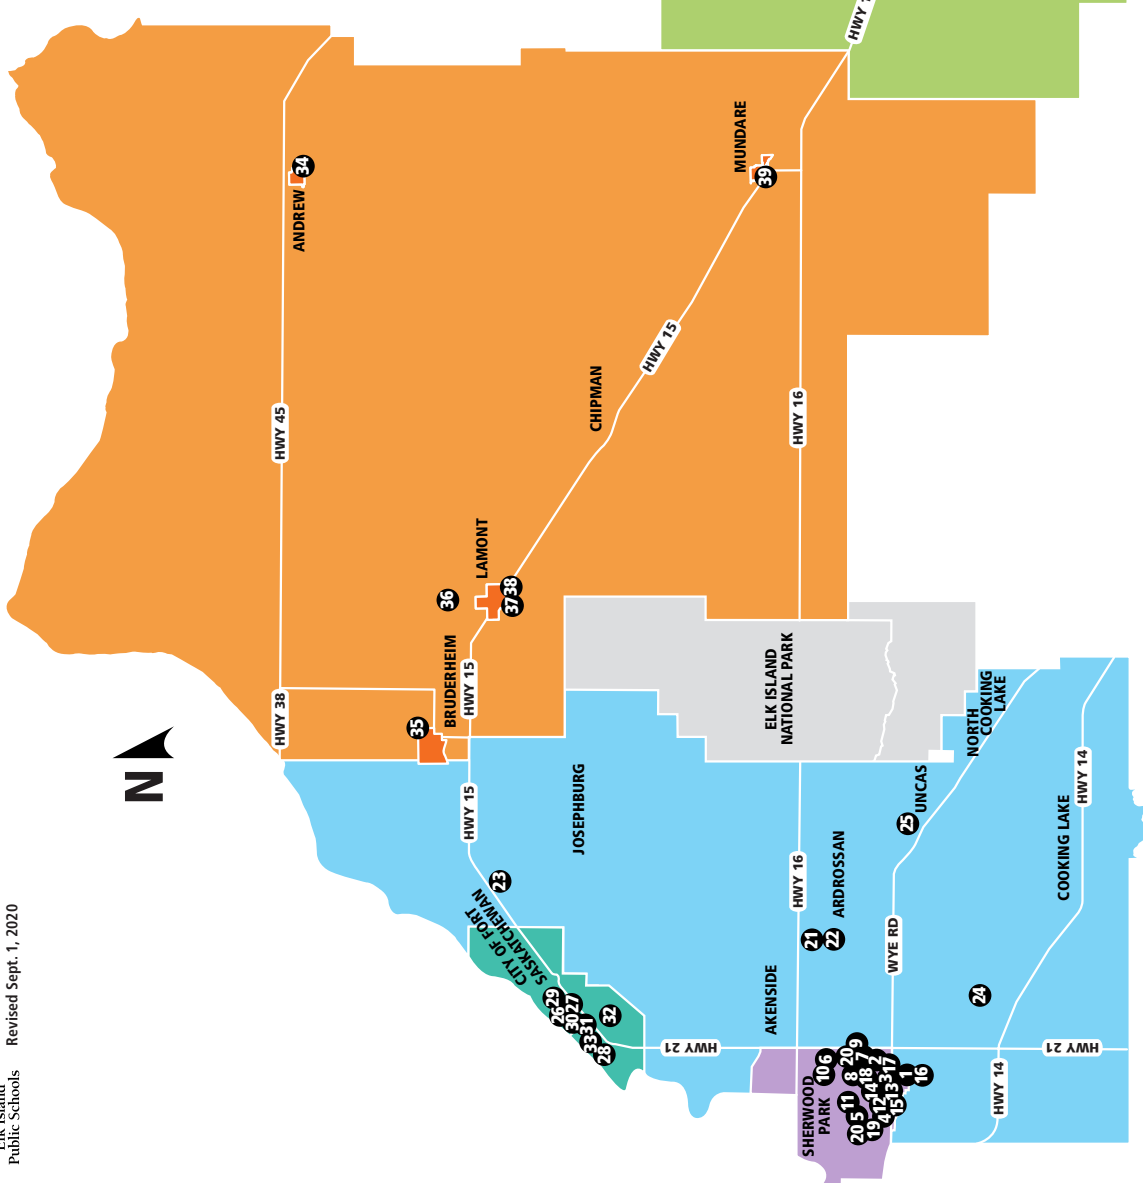

# Jurisdictional Map

Revised Sept. 1, 2020

- **Sherwood Park**
  1. EIPS Central Administration Building  
683 Wye Road
  2. Bev Facey Community High (10-12) **BFH**  
99 Colvill Blvd.
  3. Brentwood Elementary (K-6) **BWD**  
28 Heron Rd.
  4. Ecole Campbelltown (K-6) **CBN**  
50 Main Blvd.
  5. Clover Bar Junior High (7-9) **CLB**  
50 Main Blvd.
  6. Davidson Creek Elementary (K-6) **DCE**  
380 Davenport Dr.
  7. ER Haythorne Junior High (7-9) **RRH**  
300 Colvill Blvd.
  8. Glen Allan Elementary (K-6) **GLN**  
106 Georgian Way
  9. Heritage Hills Elementary (K-6) **HHE**  
280 Heritage Dr.
  10. Lakehead Ridge (K-9) **LLR**  
101 Crimson Dr.
  11. Mills Haven Elementary (K-6) **MHV**  
73 Main Blvd.
  12. Next Step Sherwood Park (10-12) **SPO**  
1804 Sherwood Dr.
  13. Pine St. Elementary (K-6) **PNE**  
159 Pine St.
  14. Stoney Way Composite High (10-12) **SAL**  
20 Stoney Way
  15. Sherwood Heights Junior High (7-9) **SWH**  
241 Fr. St.
  16. SCA Elementary (K-6) **SCE**  
52362 Range Rd. 231
  17. SCA Secondary (7-12) **SCS**  
1011 Clonbar Rd.
  18. Wee-Hosford Elementary (K-6) **WHF**  
207 Granada Blvd.
  19. Westboro Elementary (K-6) **WBO**  
1078 Strathcona Dr.
  20. Woodbridge Farms Elementary (K-6) **WBF**  
1127 Parker Dr.
- **Strathcona County**
  21. Ardrossan Elementary (K-6) **AEL**  
53131 Range Rd. 222
  22. Ardrossan Junior Senior High (7-12) **AJS**  
53129 Range Rd. 222
  23. Castle School (1-9) **CAS**  
Statford Hillside Colony
  24. Humvale Elementary Junior High (K-9) **HTV**  
5299 Kingsway
  25. Ureca Elementary (K-6) **UWC**  
21313 Township Rd. 574
- **Fort Saskatchewan**
  26. Fort Saskatchewan Christian (K-9) **FSC**  
9806 101 St.
  27. Fort Saskatchewan Elementary (K-6) **FSE**  
9802 101 St.
  27. Fort Saskatchewan High (10-12) **FHS**  
10002 97 Ave.
  28. James Mowat Elementary (K-6) **JMW**  
9625 82 St.
  29. Next Step Fort Saskatchewan (10-12) **FSO**  
9807 108 St.
  30. Ecole Parc Elementaire (K-6) **EPE**  
9607 Sheridan Dr.
  31. Rudolph Hemig Junior High (7-9) **RHJ**  
9512 92 St.
  32. SouthPointe School (K-9) **SPS**  
11 Southpointe Blvd.
  33. Win Ferguson Elementary (K-6) **WFG**  
9529 89 St.
- **Lamont County**
  34. Andrew School (K-6) **ADW**  
4922 50 Ave. - Andrew
  35. Bruderheim School (K-6) **BRU**  
4730 52 Ave. - Bruderheim
  36. Elk Island Youth Ranch (7-12) **ILC**  
4811 50 Ave. - Lamont (mailing address)
  37. Lamont Elementary (K-6) **LME**  
Lamont High (7-12) **LMS**  
8110 Ave. - Lamont
  38. Mirdare School (K-8) **MUN**  
5201 Swachuk St. - Mirdare
- **County of Minburn (Western Portion)**
  40. A.L. Horton Elementary (K-6) **ALH**  
3037 48 Ave. - Vegreville
  41. Pleasant Ridge Composite High (10-12) **VPO**  
4908 50 Ave. - Vegreville
  42. Pleasant Ridge Colony (1-9) **PLR**  
Pleasant Ridge Hillside Colony
  43. Vegreville Composite High (7-12) **VJS**  
6426 55 Ave. - Vegreville