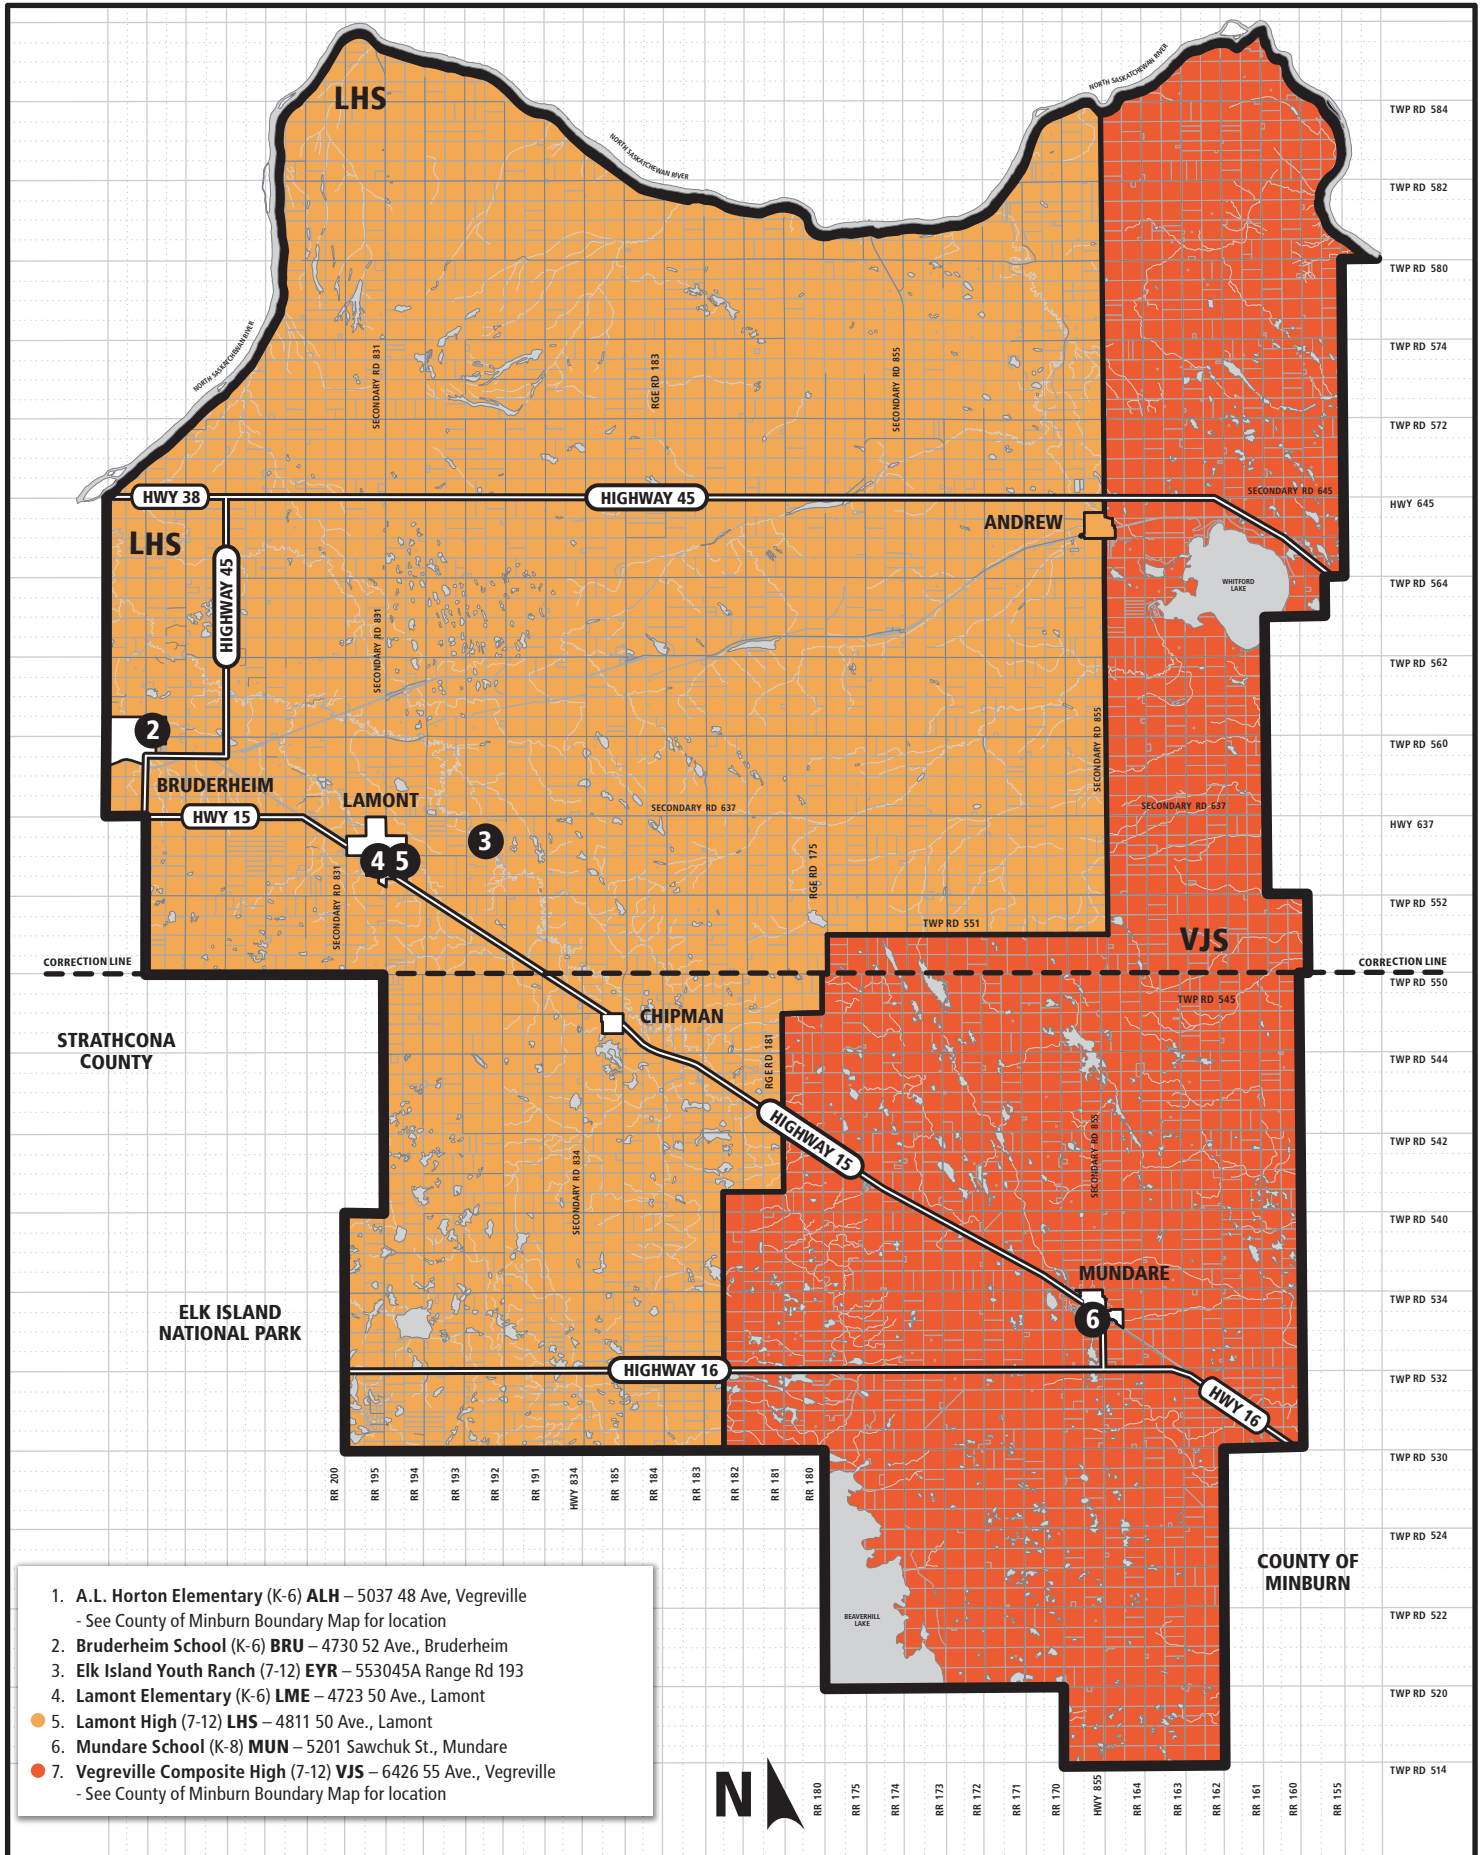

Senior High Attendance Boundaries

LAMONT COUNTY

Revised May 8, 2023

1. A. L. Horton Elementary (K-6) **ALH** – 5037 48 Ave, Vegreville
- See County of Minburn Boundary Map for location
2. Bruderheim School (K-6) **BRU** – 4730 52 Ave., Bruderheim
3. Elk Island Youth Ranch (7-12) **EYR** – 553045A Range Rd 193
4. Lamont Elementary (K-6) **LME** – 4723 50 Ave., Lamont
5. Lamont High (7-12) **LHS** – 4811 50 Ave., Lamont
6. Mundare School (K-8) **MUN** – 5201 Sawchuk St., Mundare
7. Vegreville Composite High (7-12) **VJS** – 6426 55 Ave., Vegreville
- See County of Minburn Boundary Map for location