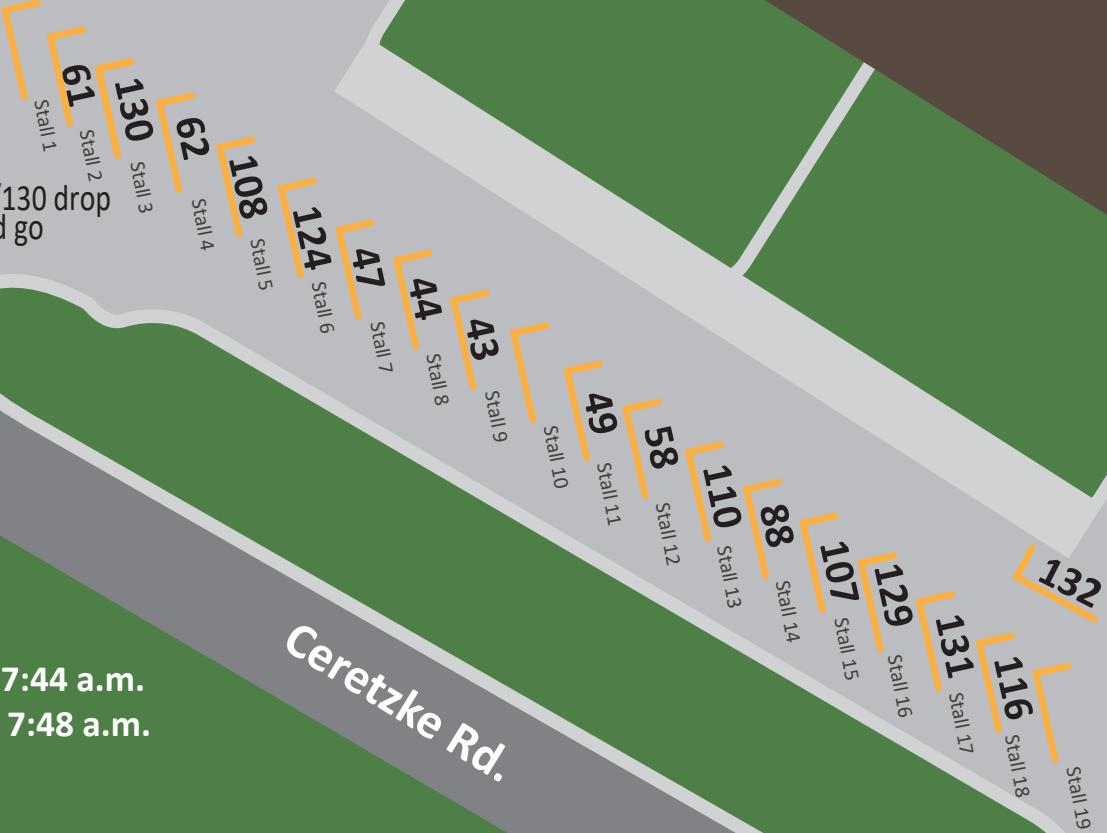

FTV AM Lineup

Olympiette
Centre

Parking Lot

Fultonvale
Elementary
Junior High

Exit

61/130 drop
and go

Arrive: 7:44 a.m.
Depart: 7:48 a.m.

Ceretzke Rd.