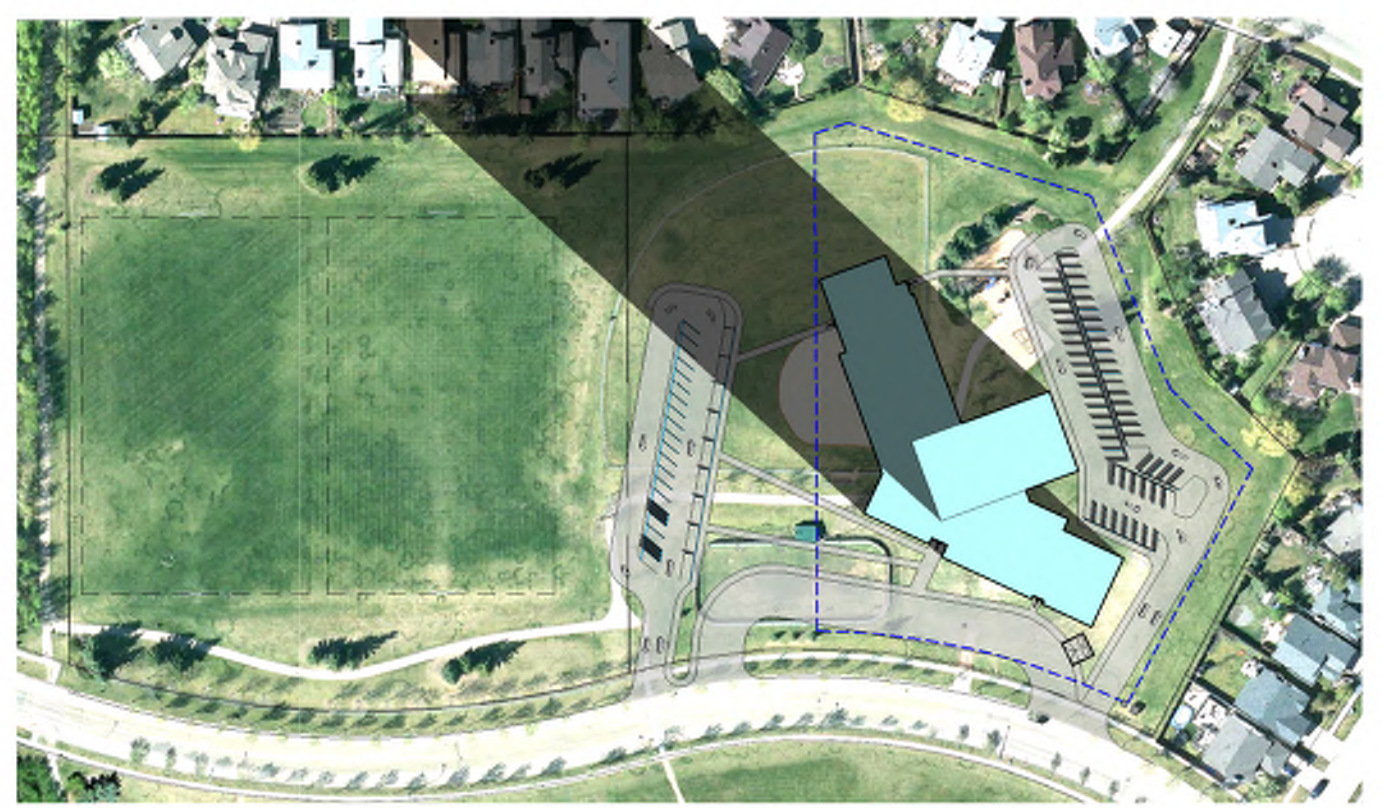

DECEMBER 21
WINTER SOLSTICE

0800