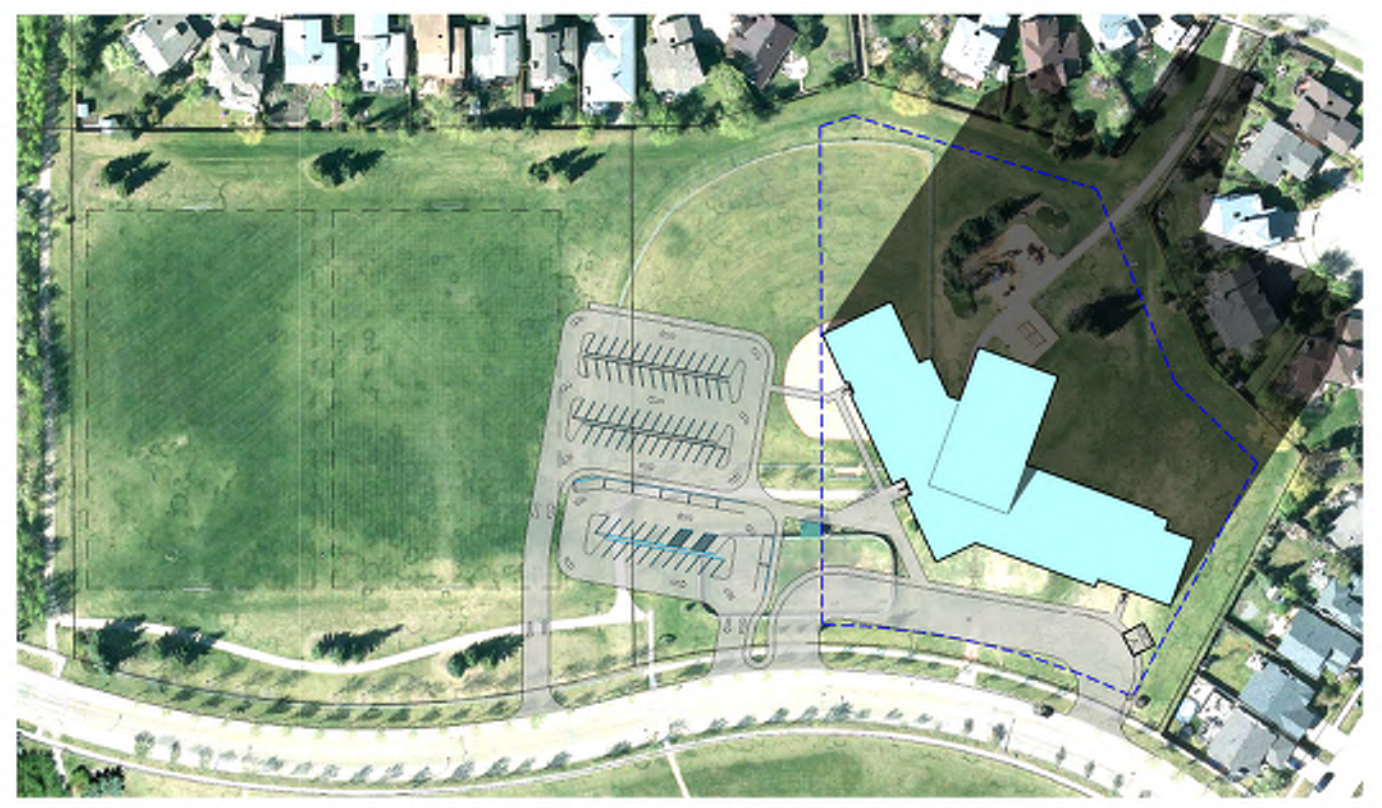

1600

1600

WYE ELEMENTARY SCHOOL REPLACEMENT

PROPOSED OPTION 2 SUN STUDY

MARCH 21
SPRING EQUINOX

0800

JUNE 21
SUMMER SOLSTICE

0800