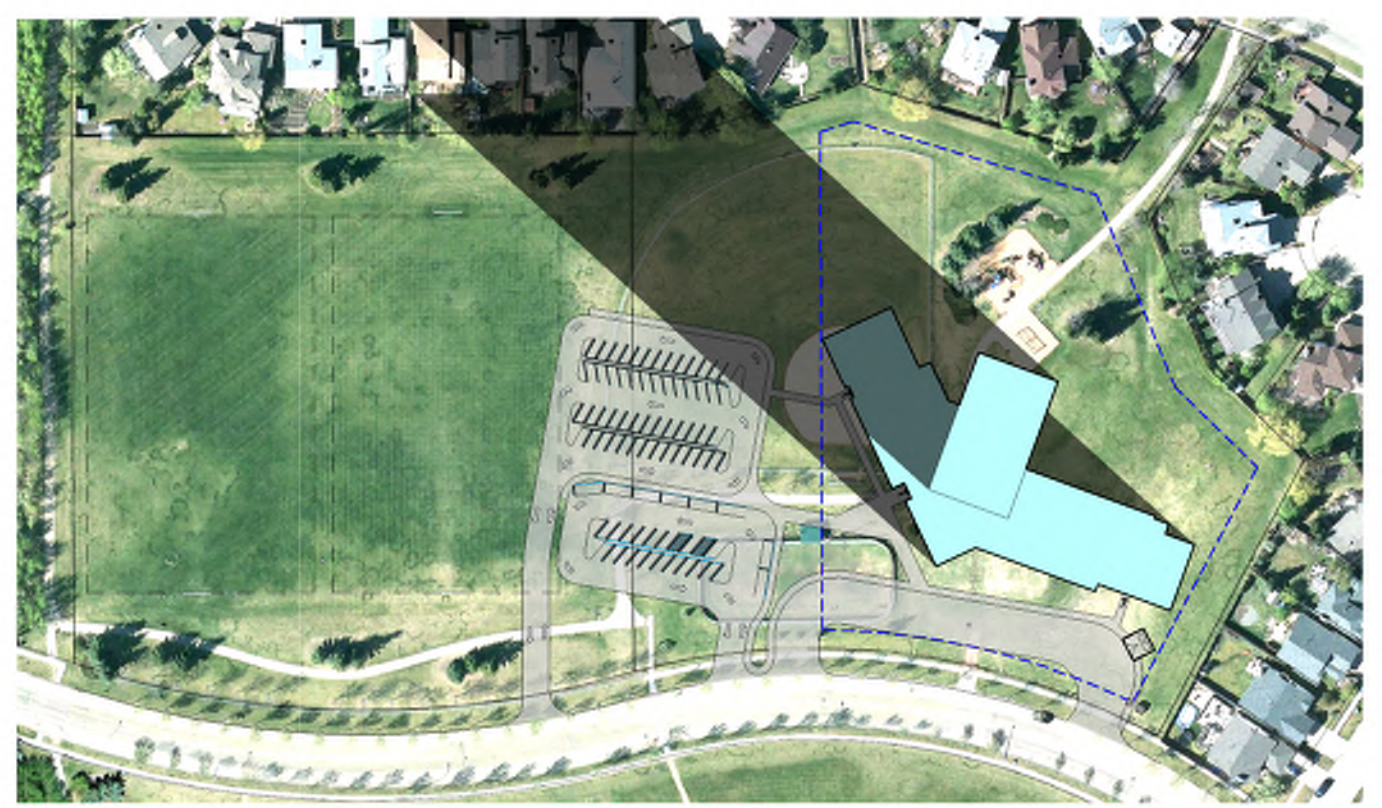

DECEMBER 21
WINTER SOLSTICE

0800