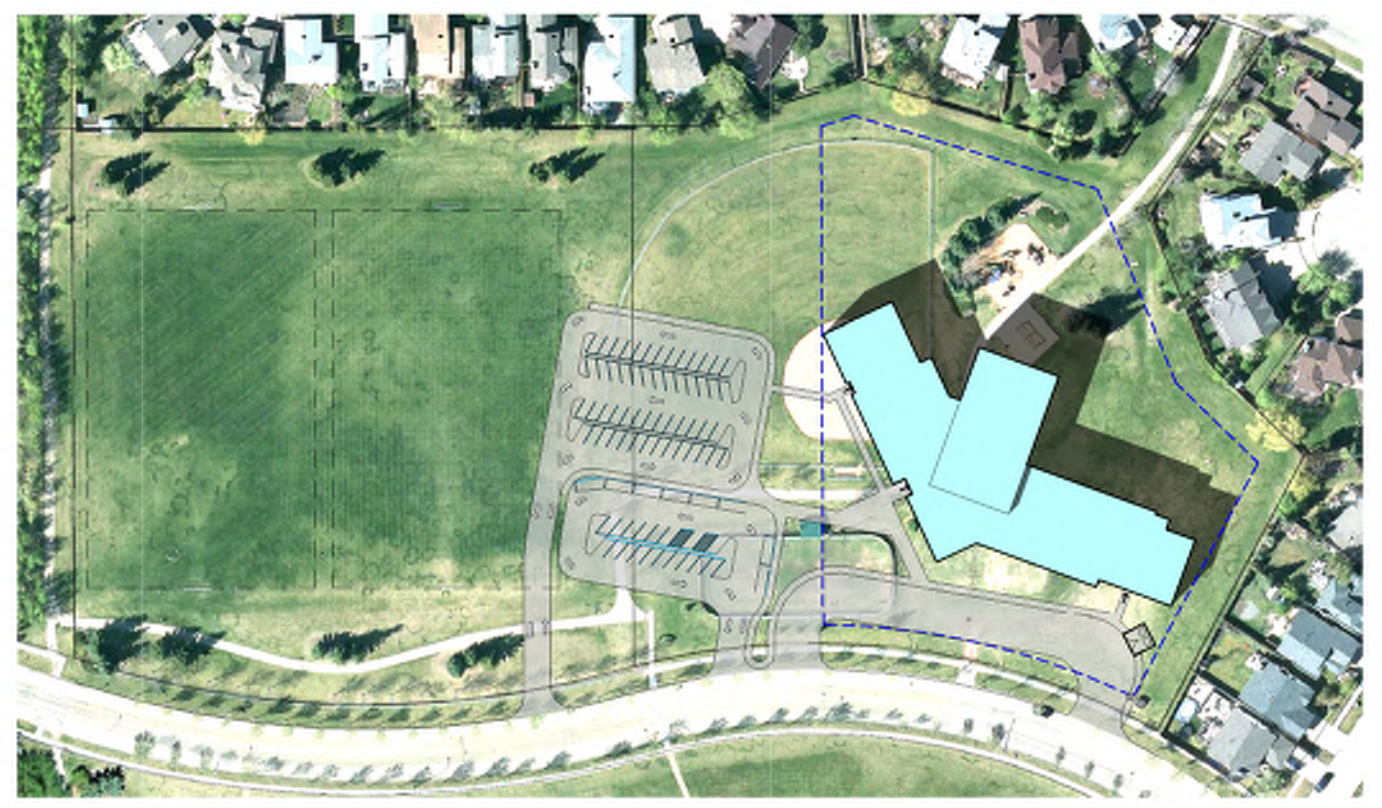

1600

1600

WYE ELEMENTARY SCHOOL REPLACEMENT

PROPOSED OPTION 2 SUN STUDY

MARCH 21
SPRING EQUINOX

0800

JUNE 21
SUMMER SOLSTICE

0800