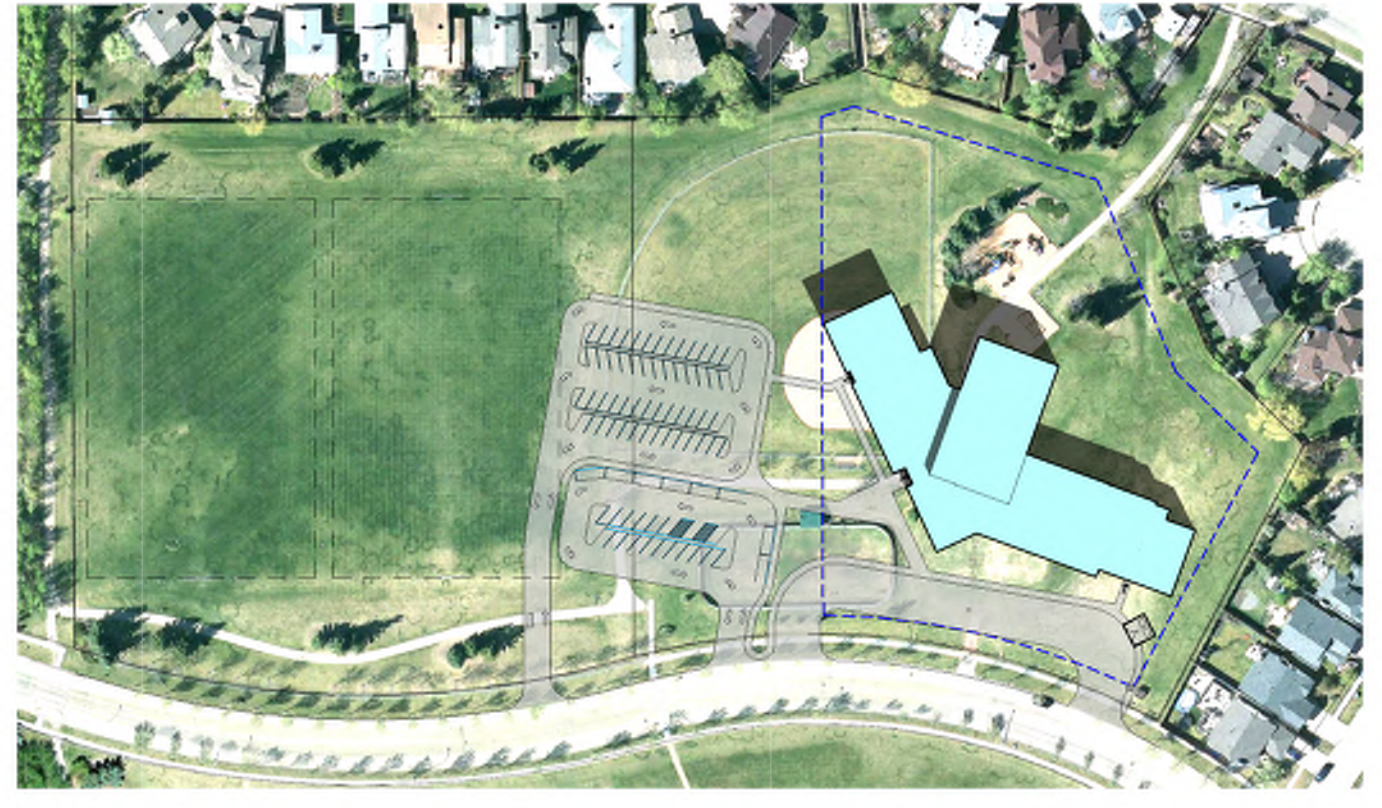

WYE ELEMENTARY SCHOOL REPLACEMENT

PROPOSED OPTION 1 SUN STUDY

1200