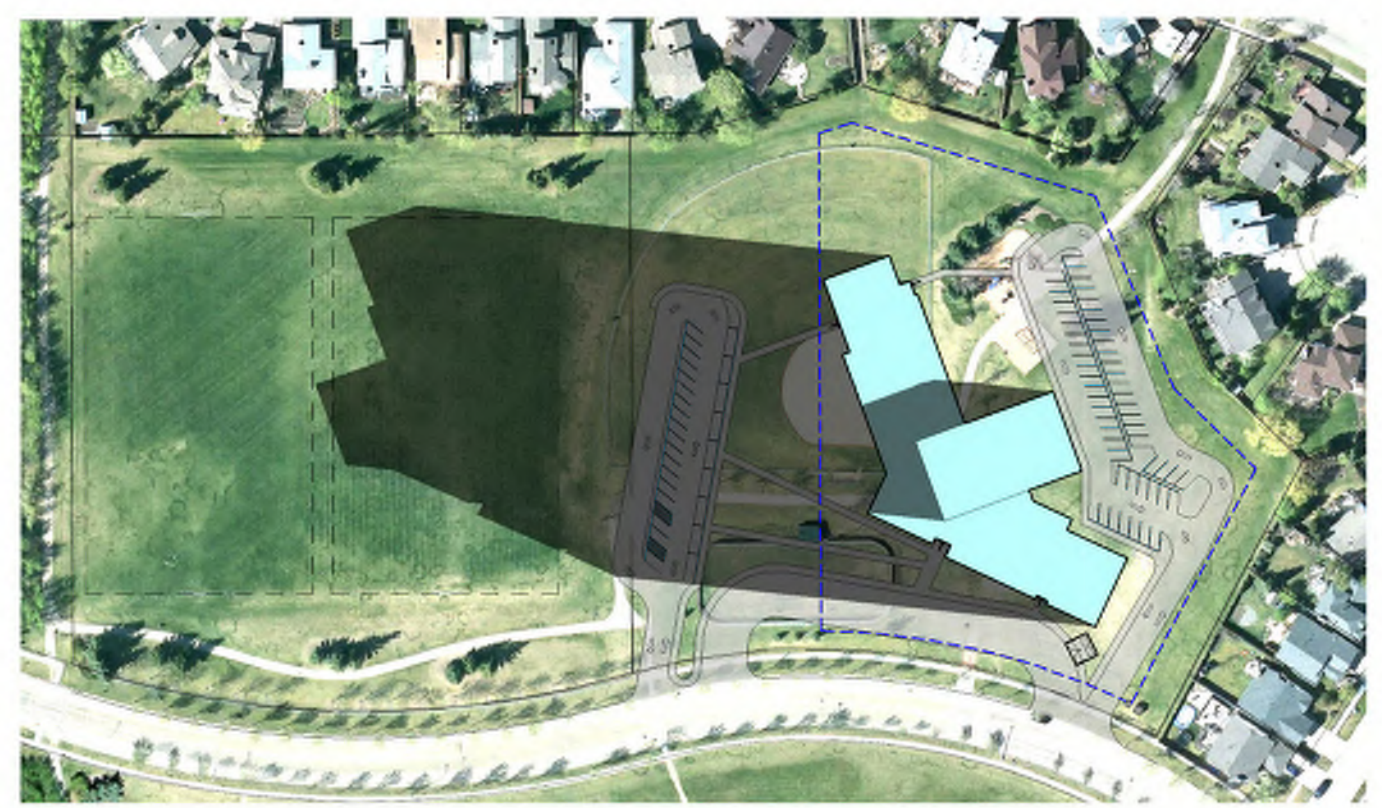

1600

1600

WYE ELEMENTARY SCHOOL REPLACEMENT

PROPOSED OPTION 2 SUN STUDY

MARCH 21
SPRING EQUINOX

0800

JUNE 21
SUMMER SOLSTICE

0800