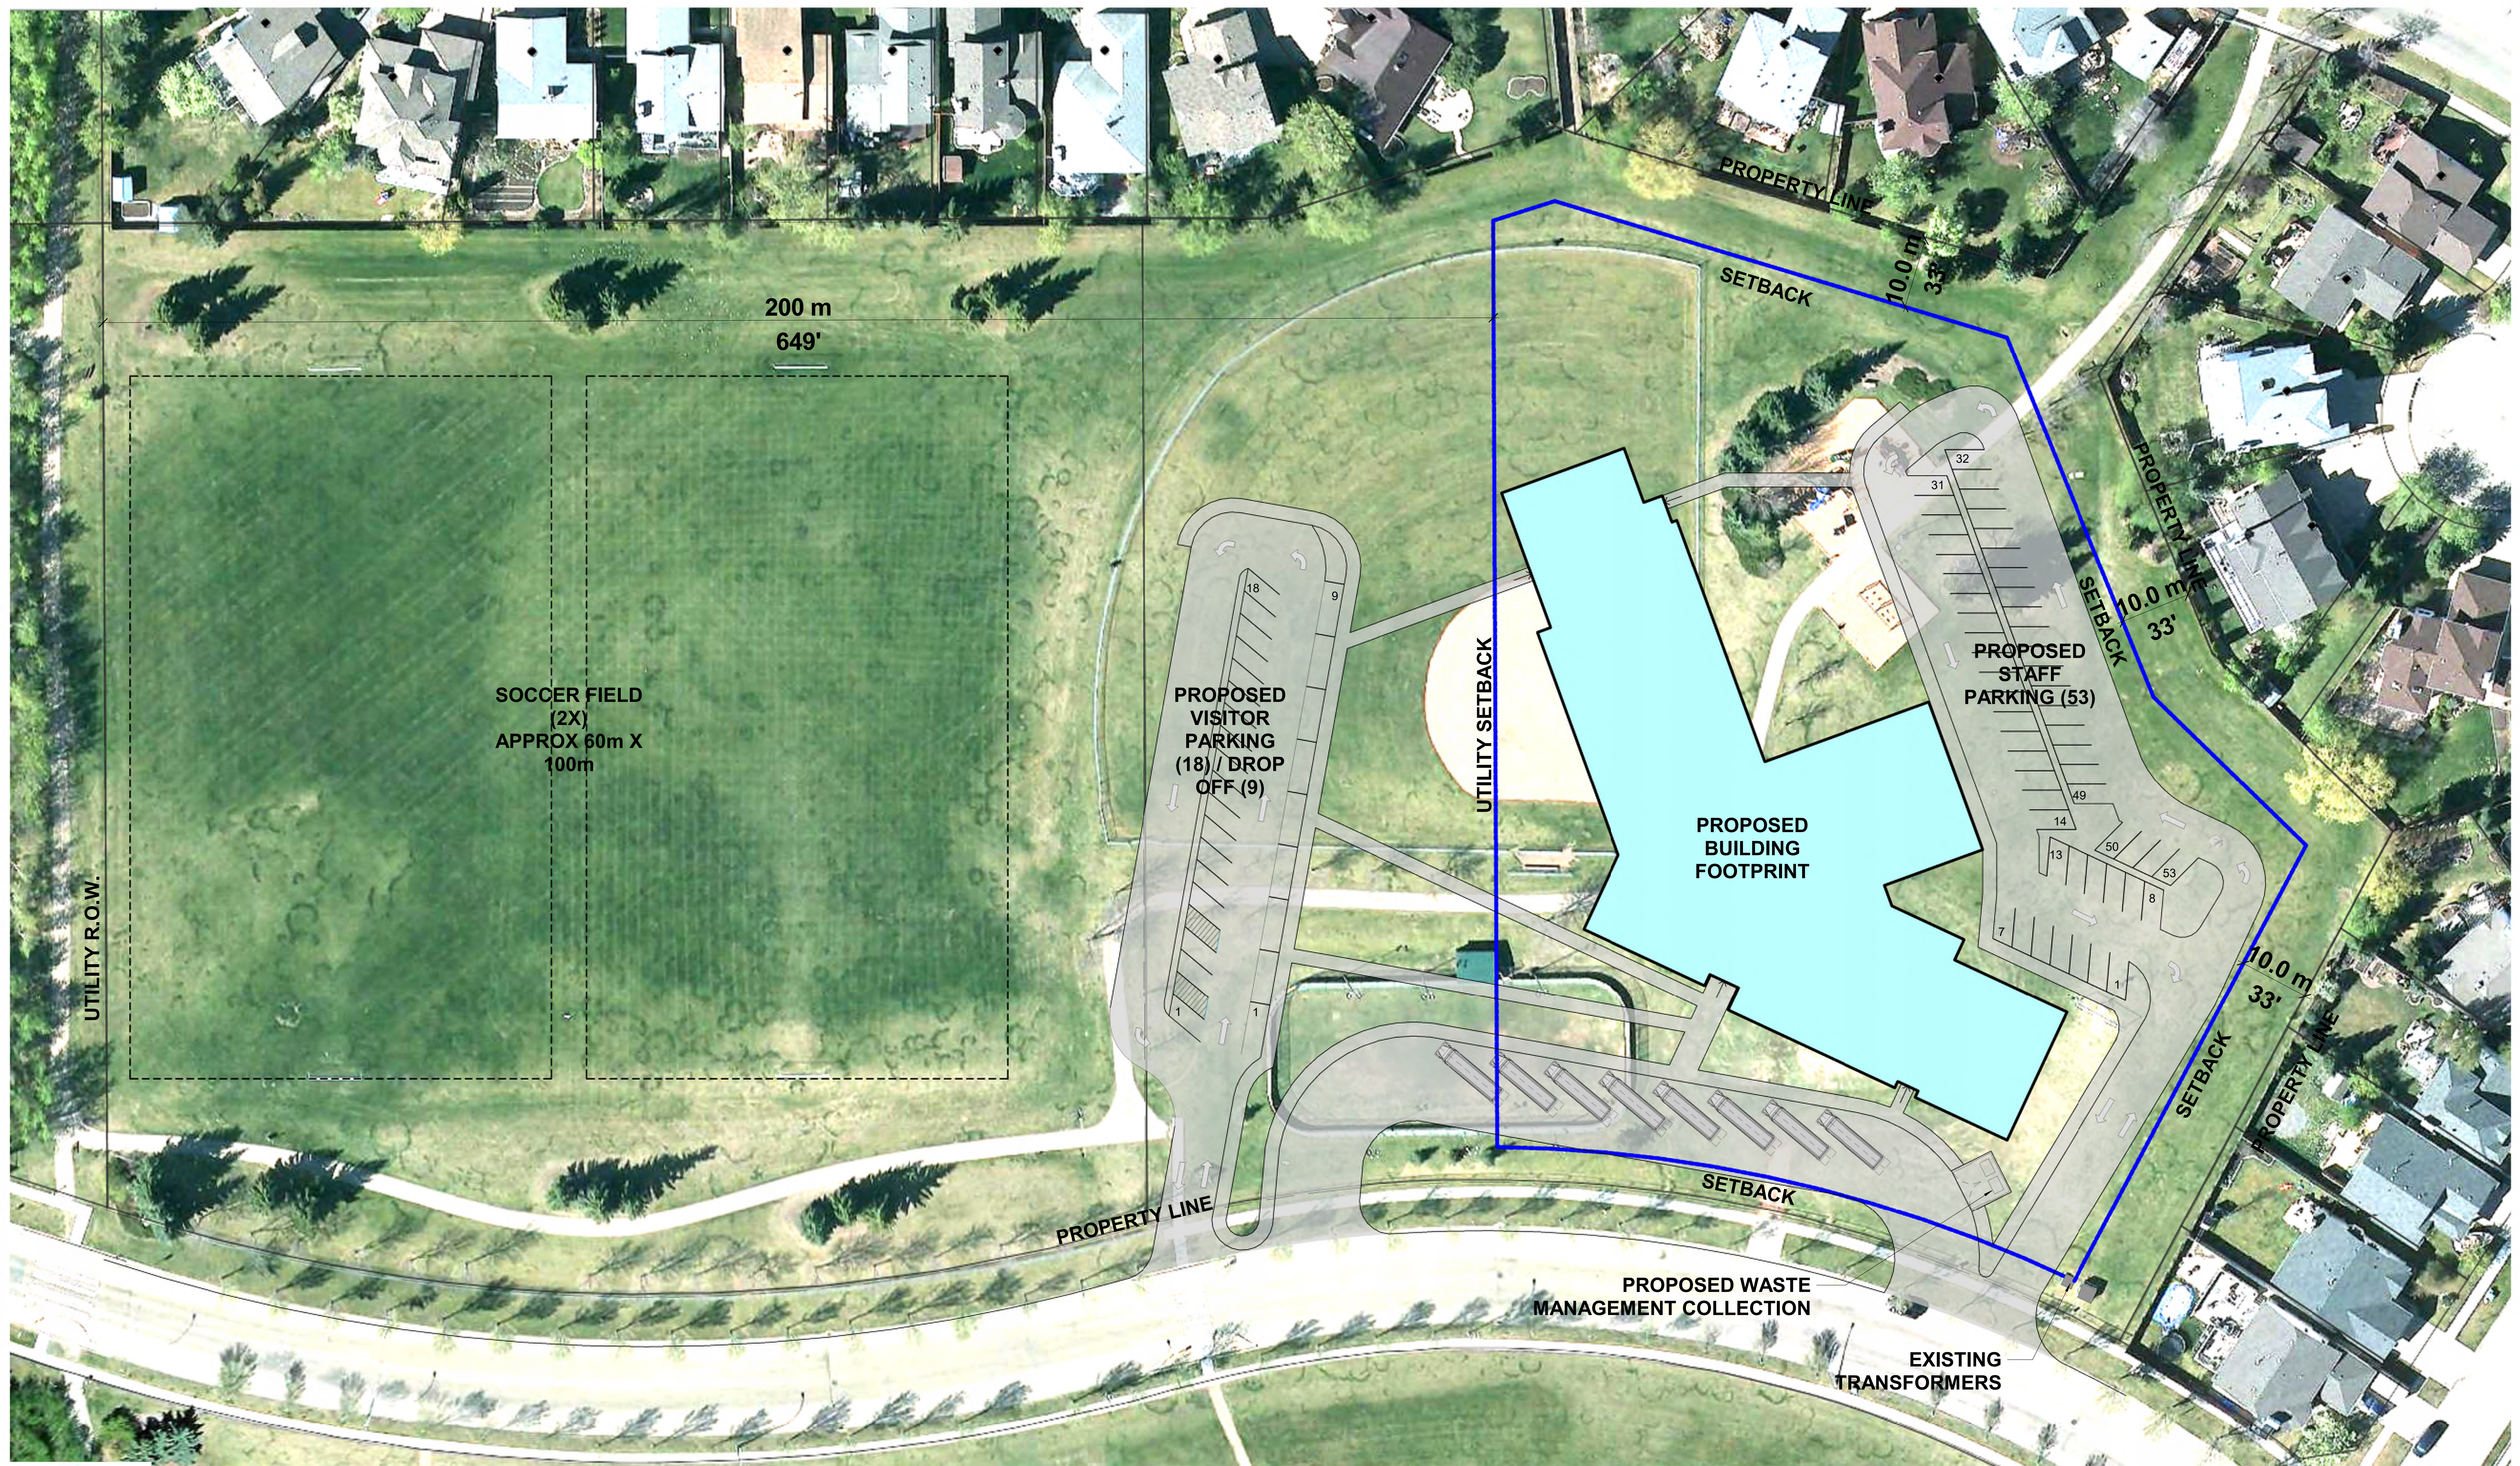

WYE ELEMENTARY SCHOOL REPLACEMENT

PROPOSED OPTION 1 SUN STUDY

MARCH 21
SPRING EQUINOX

0800

JUNE 21
SUMMER SOLSTICE

0800

SEPTEMBER 21
FALL EQUINOX

0800

1600

1600

WYE ELEMENTARY SCHOOL REPLACEMENT

PROPOSED OPTION 2 SUN STUDY

MARCH 21
SPRING EQUINOX

0800

JUNE 21
SUMMER SOLSTICE

0800