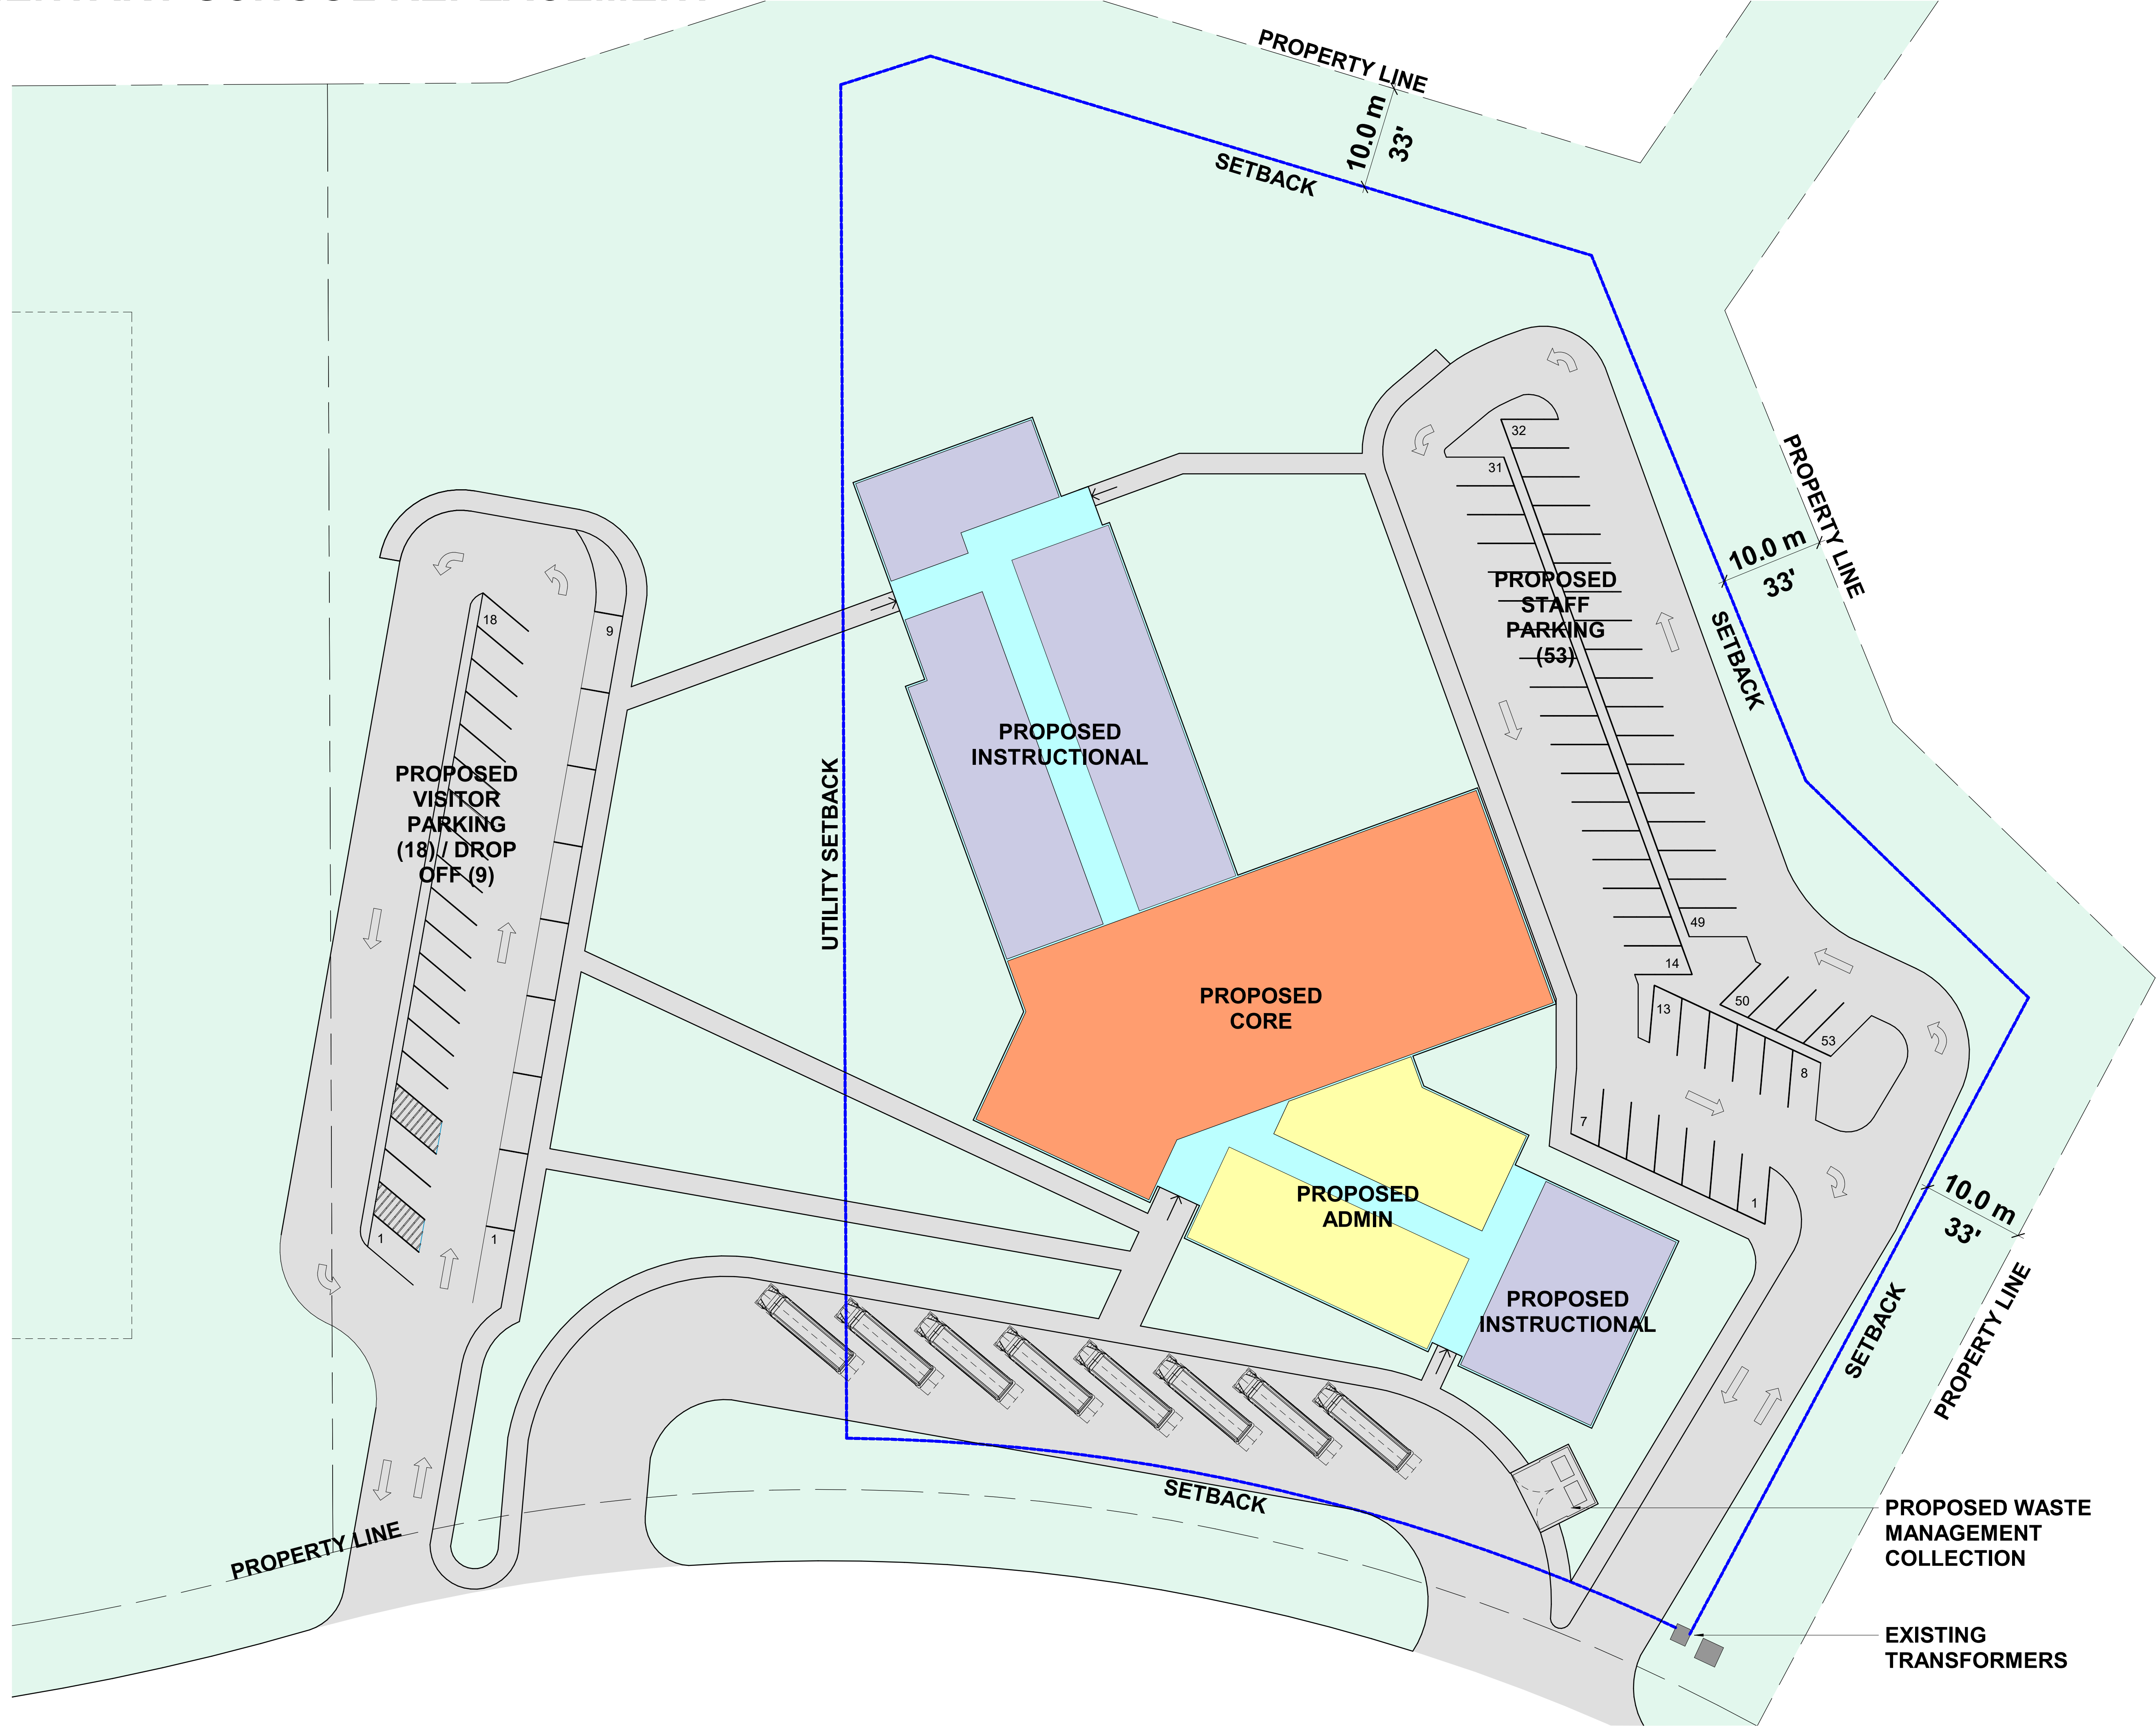

1600

1600

WYE ELEMENTARY SCHOOL REPLACEMENT

PROPOSED OPTION 2 SUN STUDY

MARCH 21
SPRING EQUINOX

0800

JUNE 21
SUMMER SOLSTICE

0800