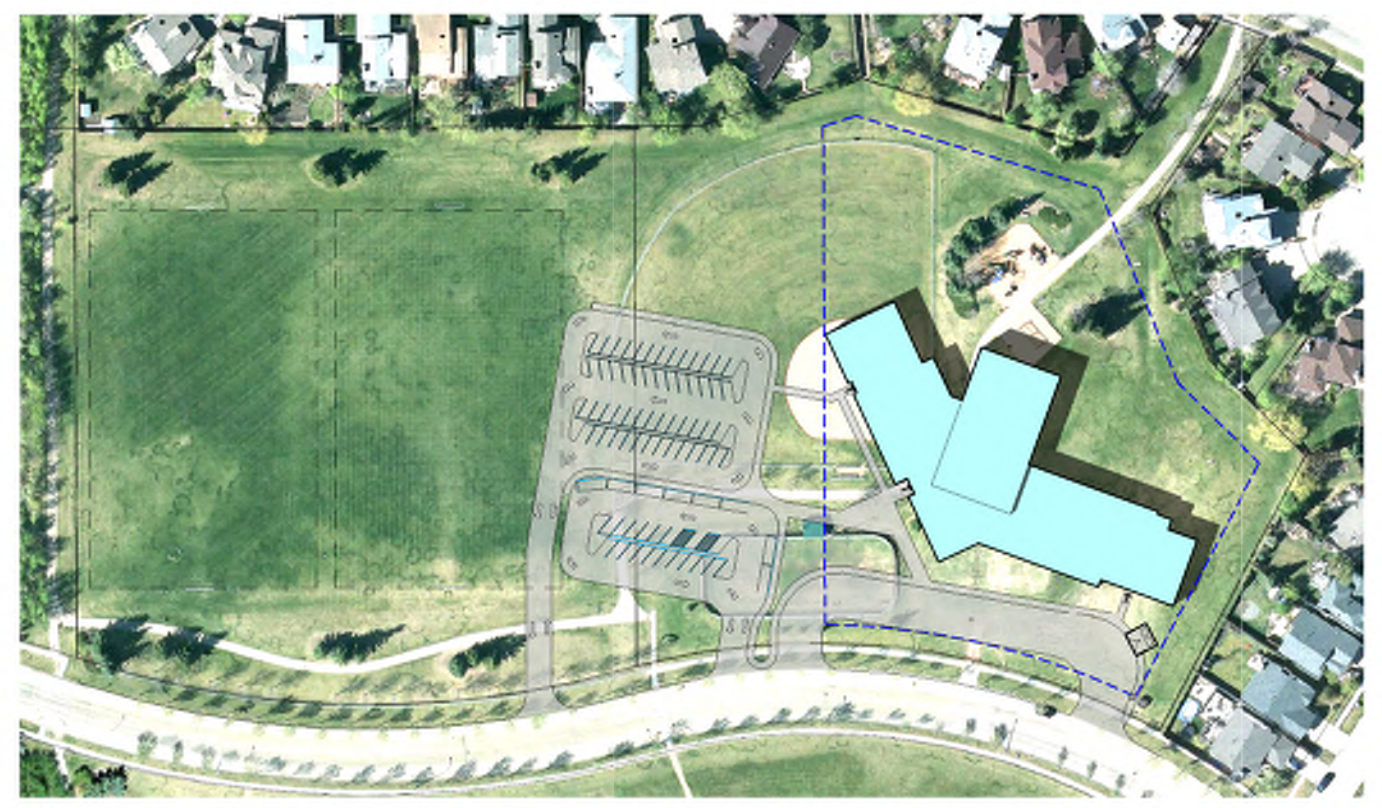

WYE ELEMENTARY SCHOOL REPLACEMENT

PROPOSED OPTION 1 SUN STUDY