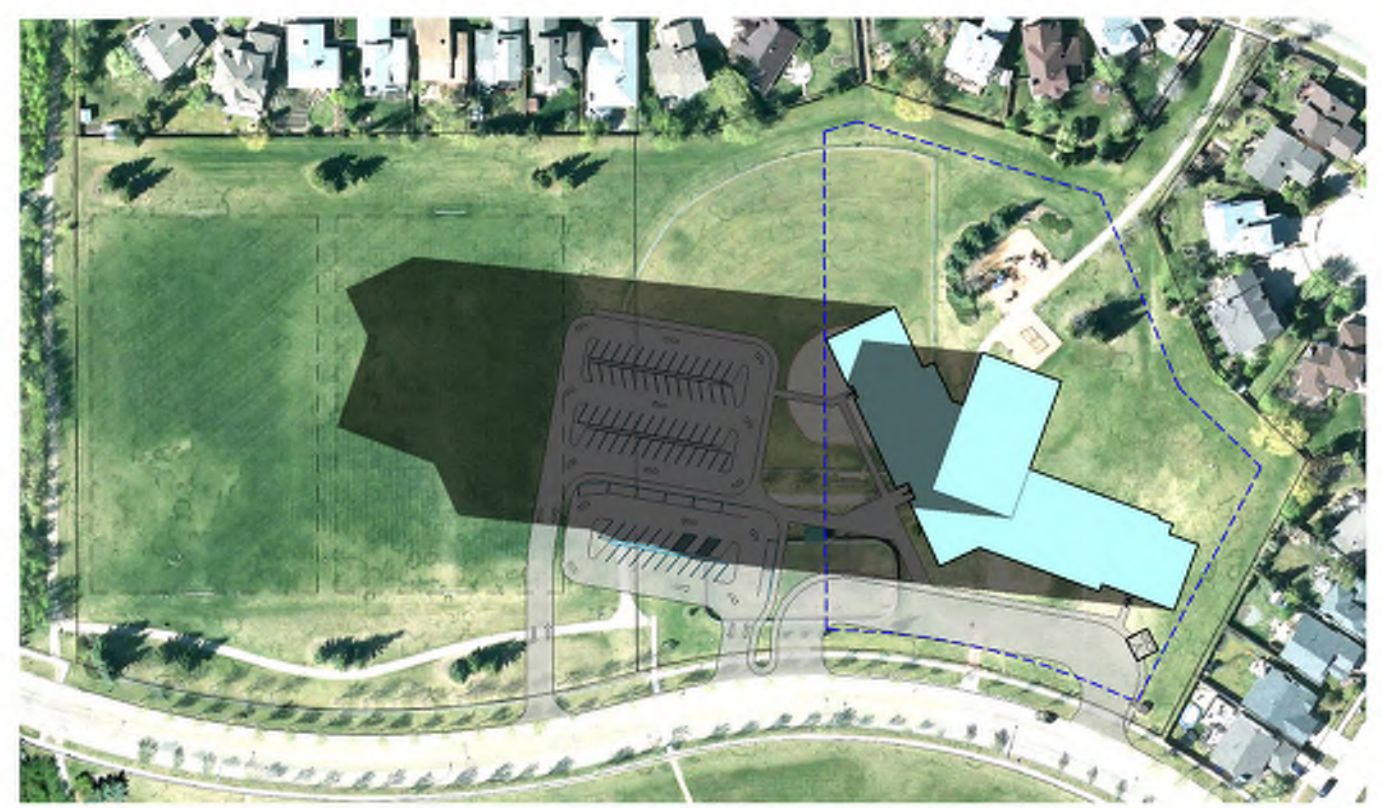

WYE ELEMENTARY SCHOOL REPLACEMENT

PROPOSED OPTION 1 SUN STUDY

MARCH 21
SPRING EQUINOX

0800

JUNE 21
SUMMER SOLSTICE

0800

SEPTEMBER 21
FALL EQUINOX

0800