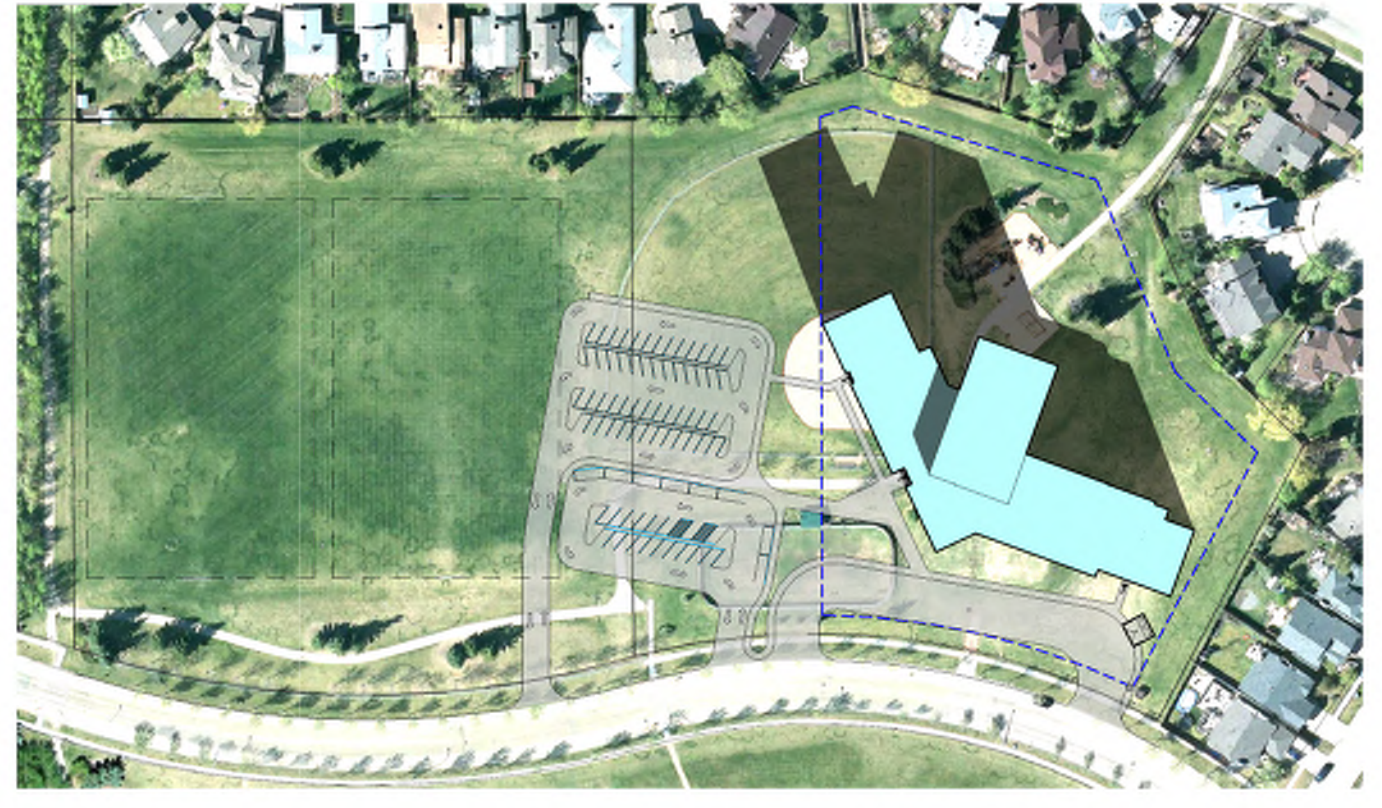

WYE ELEMENTARY SCHOOL REPLACEMENT

PROPOSED OPTION 1 SUN STUDY

1200