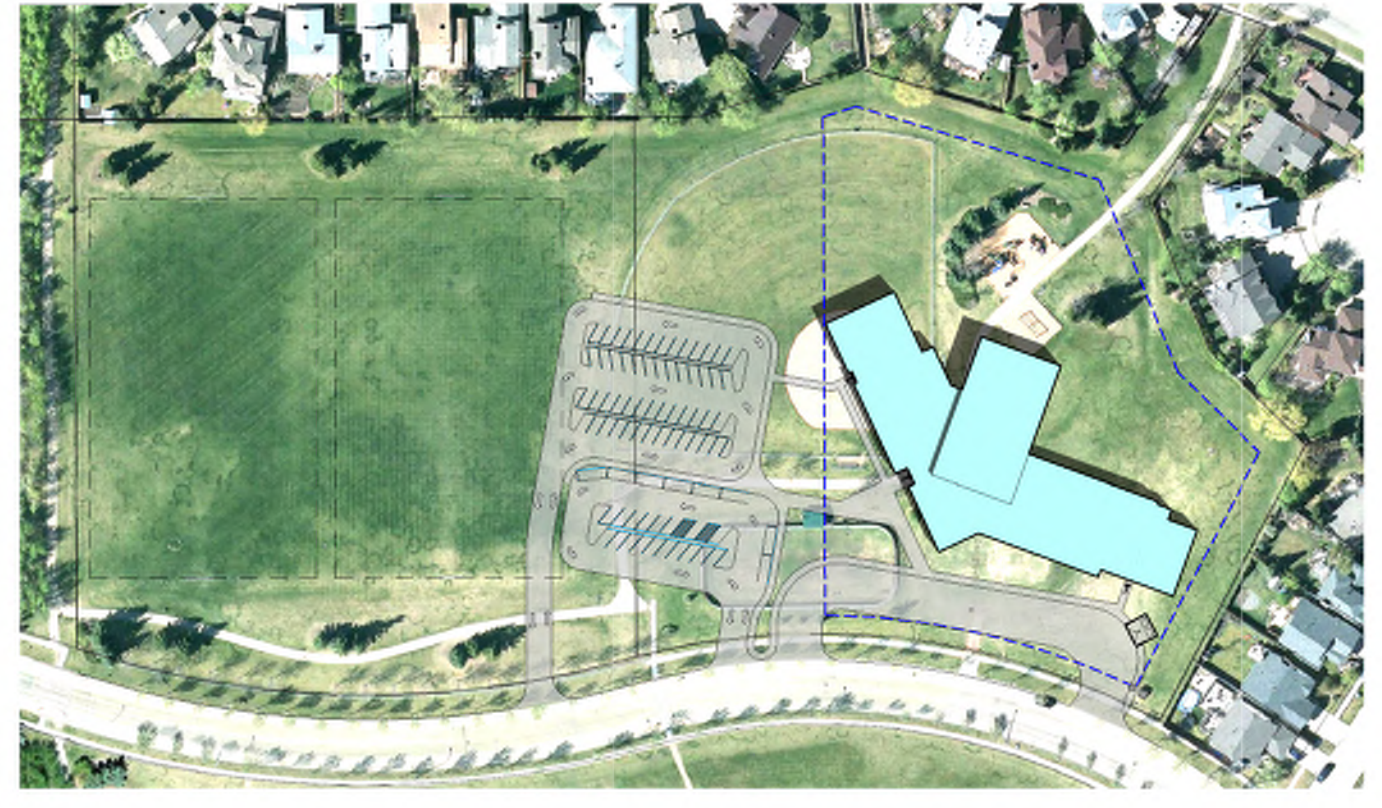

WYE ELEMENTARY SCHOOL REPLACEMENT

PROPOSED OPTION 1 SUN STUDY

1200