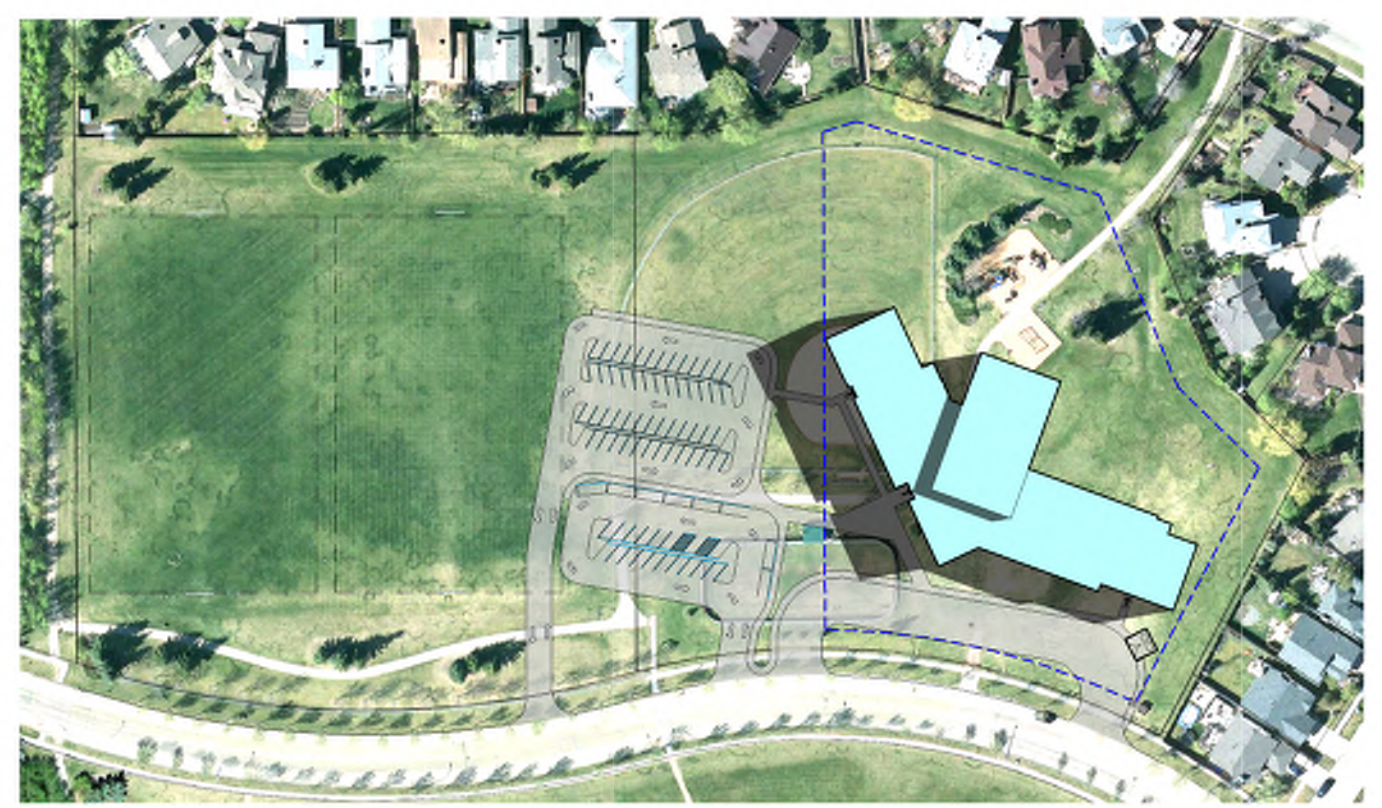

WYE ELEMENTARY SCHOOL REPLACEMENT

PROPOSED OPTION 1 SUN STUDY

MARCH 21
SPRING EQUINOX

0800

JUNE 21
SUMMER SOLSTICE

0800

SEPTEMBER 21
FALL EQUINOX

0800