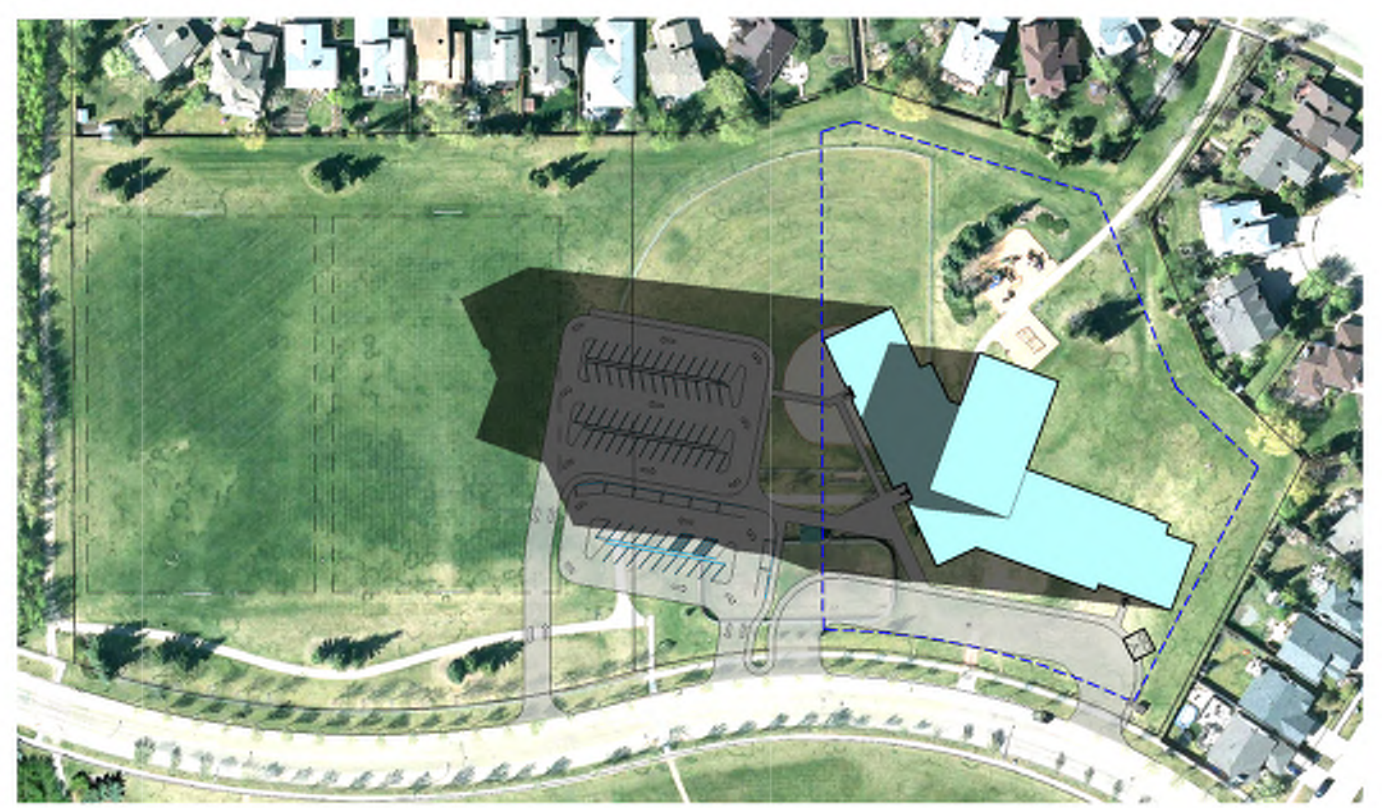

WYE ELEMENTARY SCHOOL REPLACEMENT

PROPOSED OPTION 1 SUN STUDY

MARCH 21
SPRING EQUINOX

0800

JUNE 21
SUMMER SOLSTICE

0800

SEPTEMBER 21
FALL EQUINOX

0800