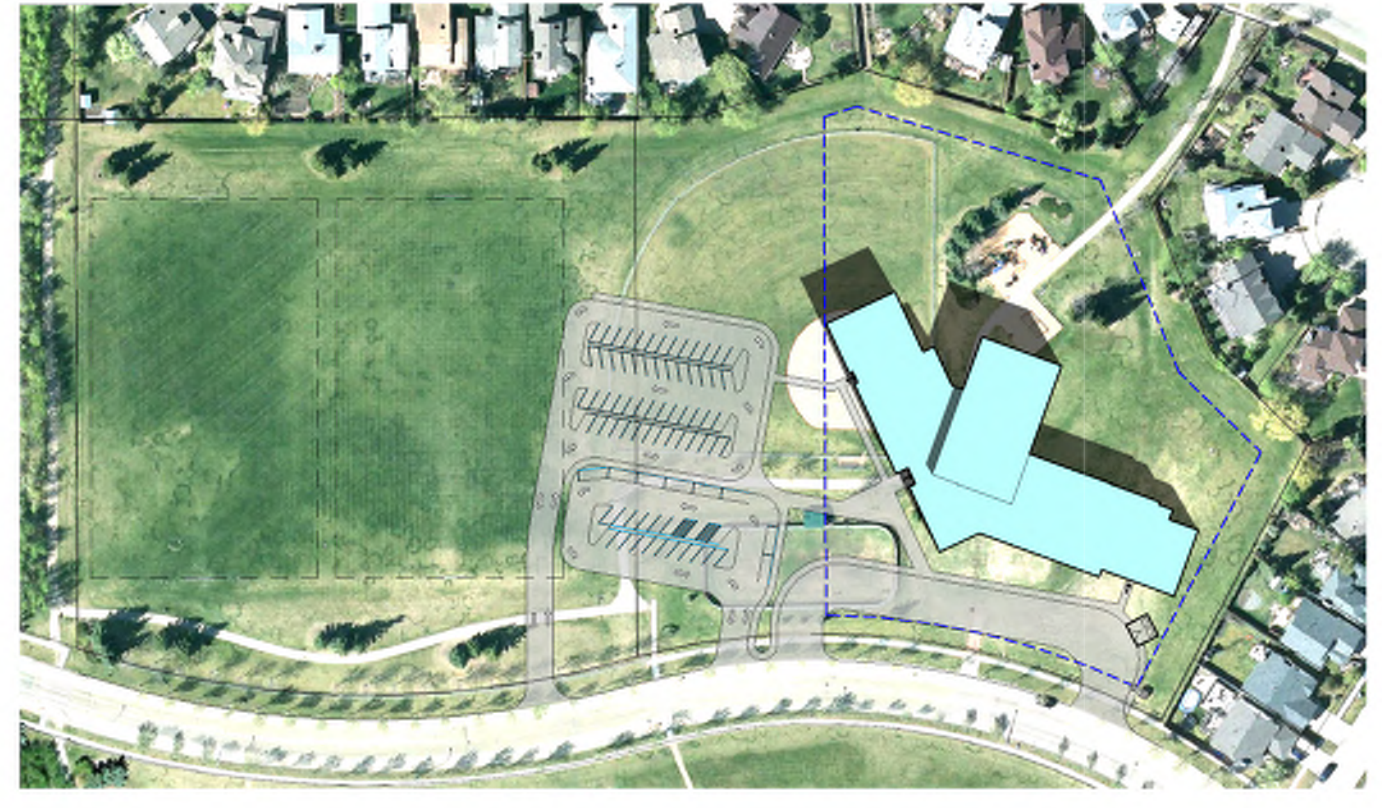

WYE ELEMENTARY SCHOOL REPLACEMENT

PROPOSED OPTION 1 SUN STUDY

1200