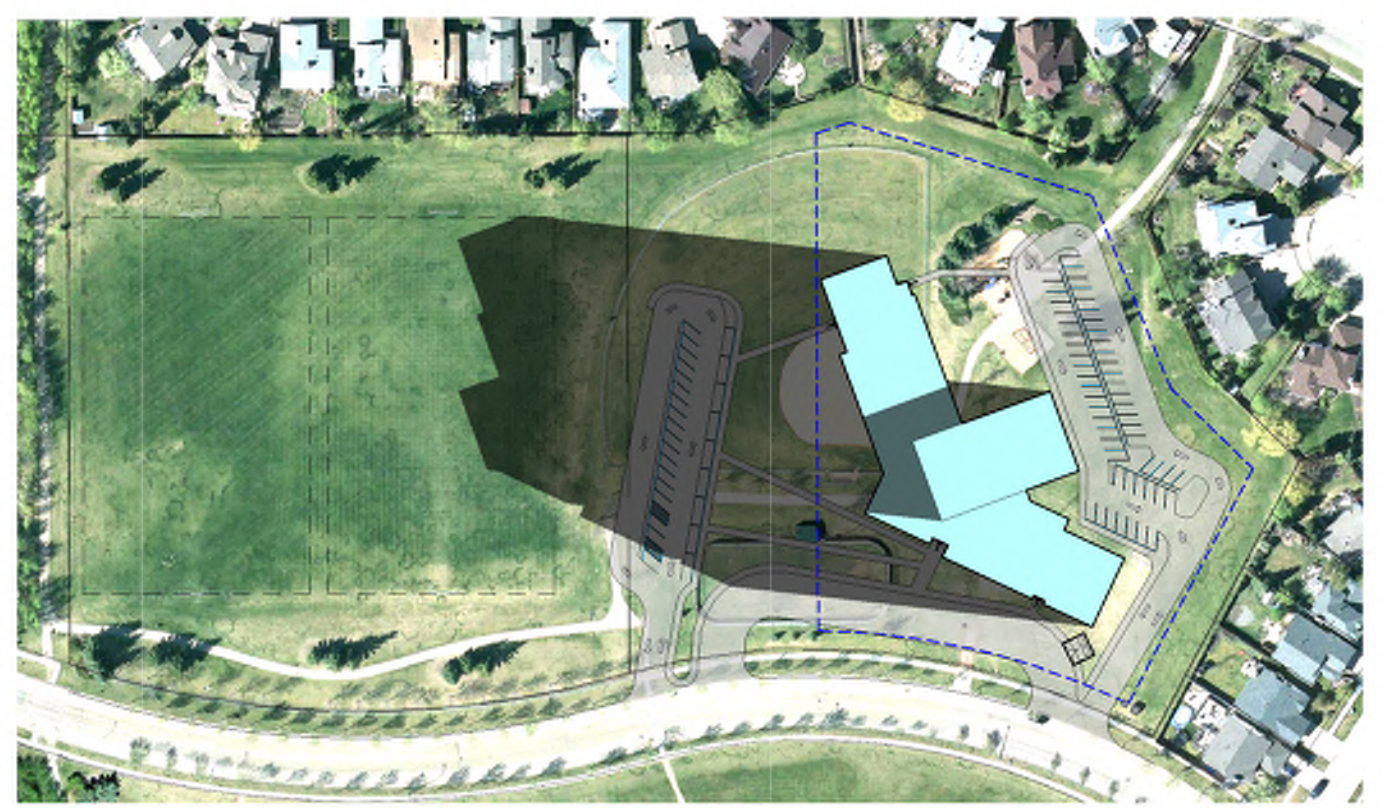

SEPTEMBER 21
FALL EQUINOX

0800