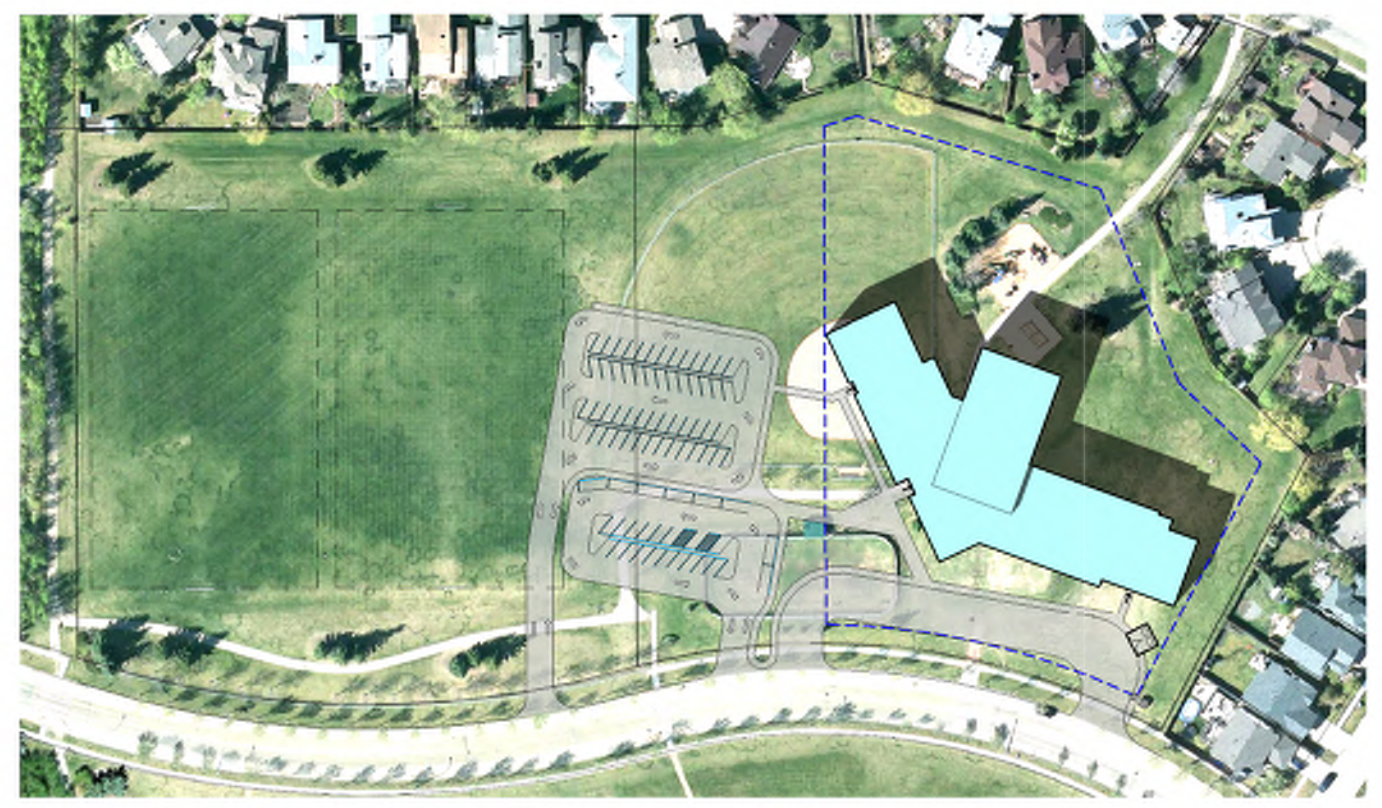

WYE ELEMENTARY SCHOOL REPLACEMENT

PROPOSED OPTION 1 SUN STUDY