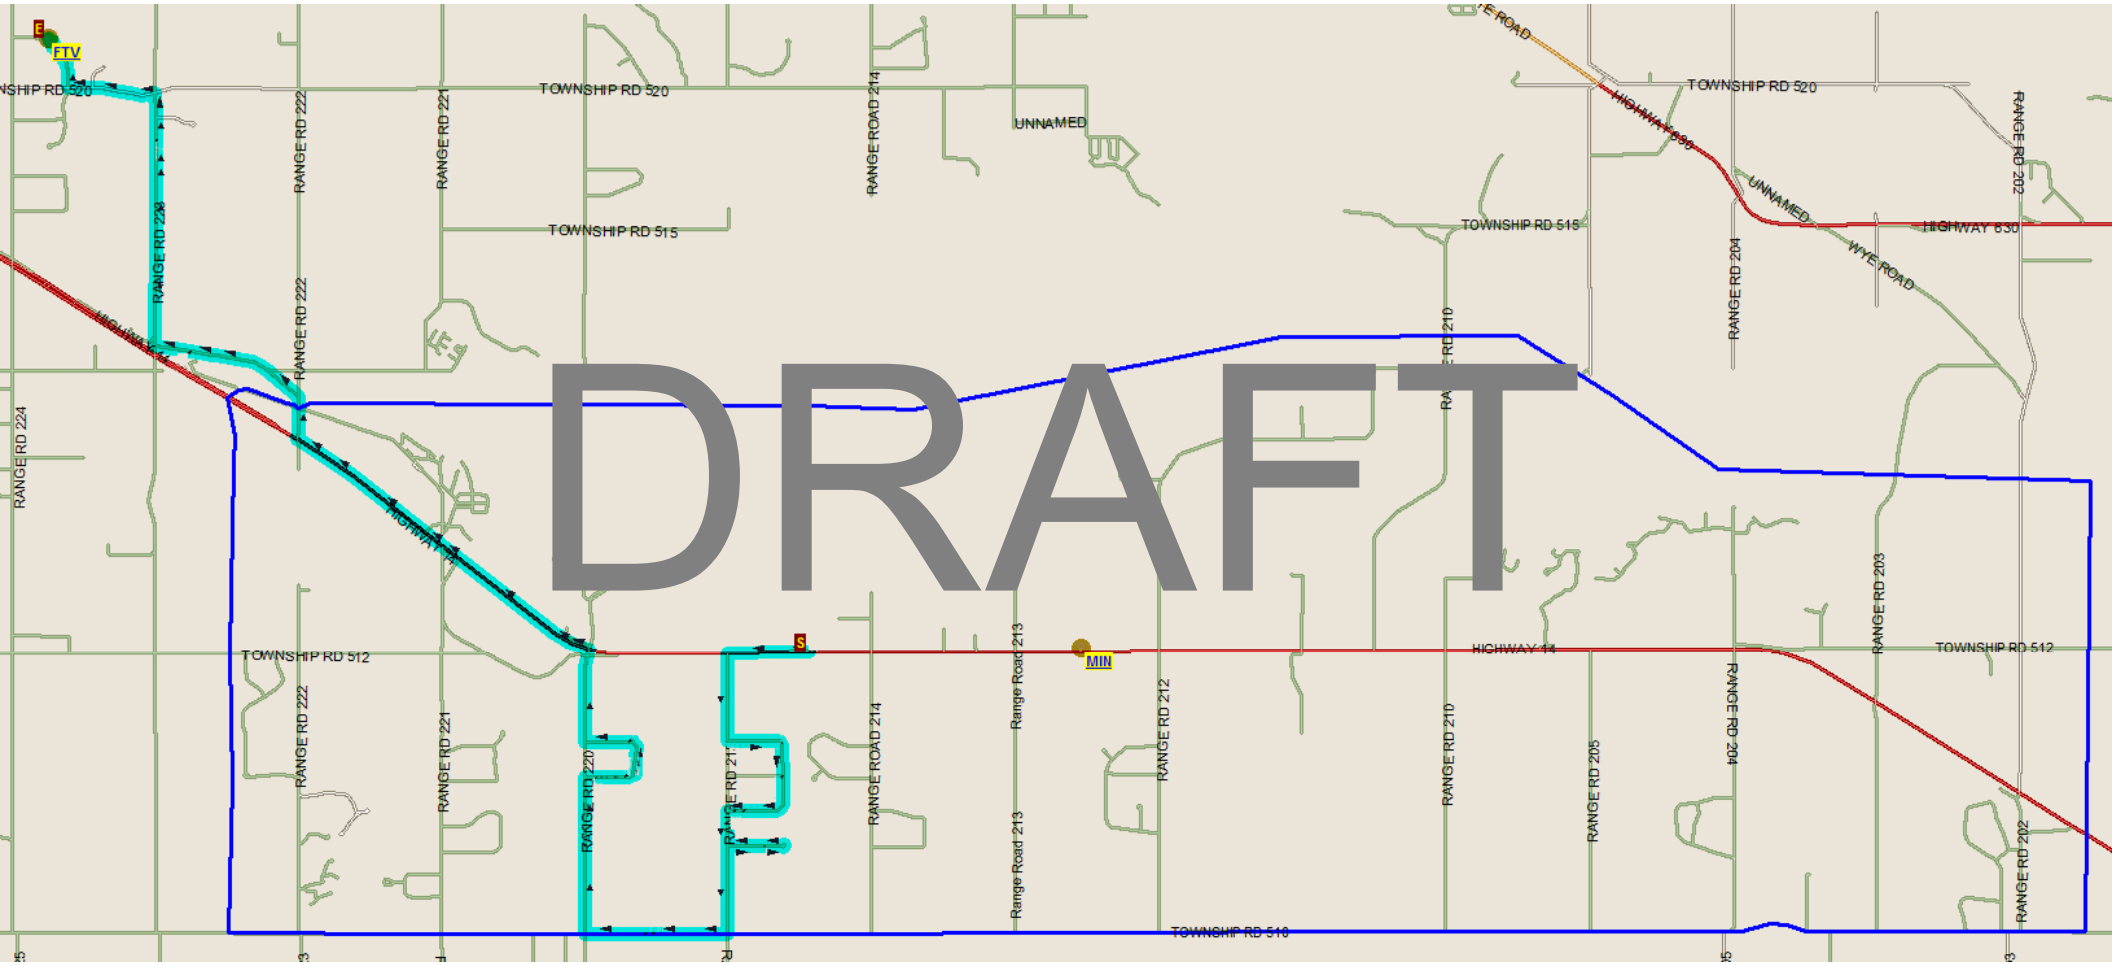

PROPOSED FULTONVALE - AM

PMF3 - Proposed Fultonvale AM

Passenger Count: 33
Route Km: 23.68
Route Time: 42:47